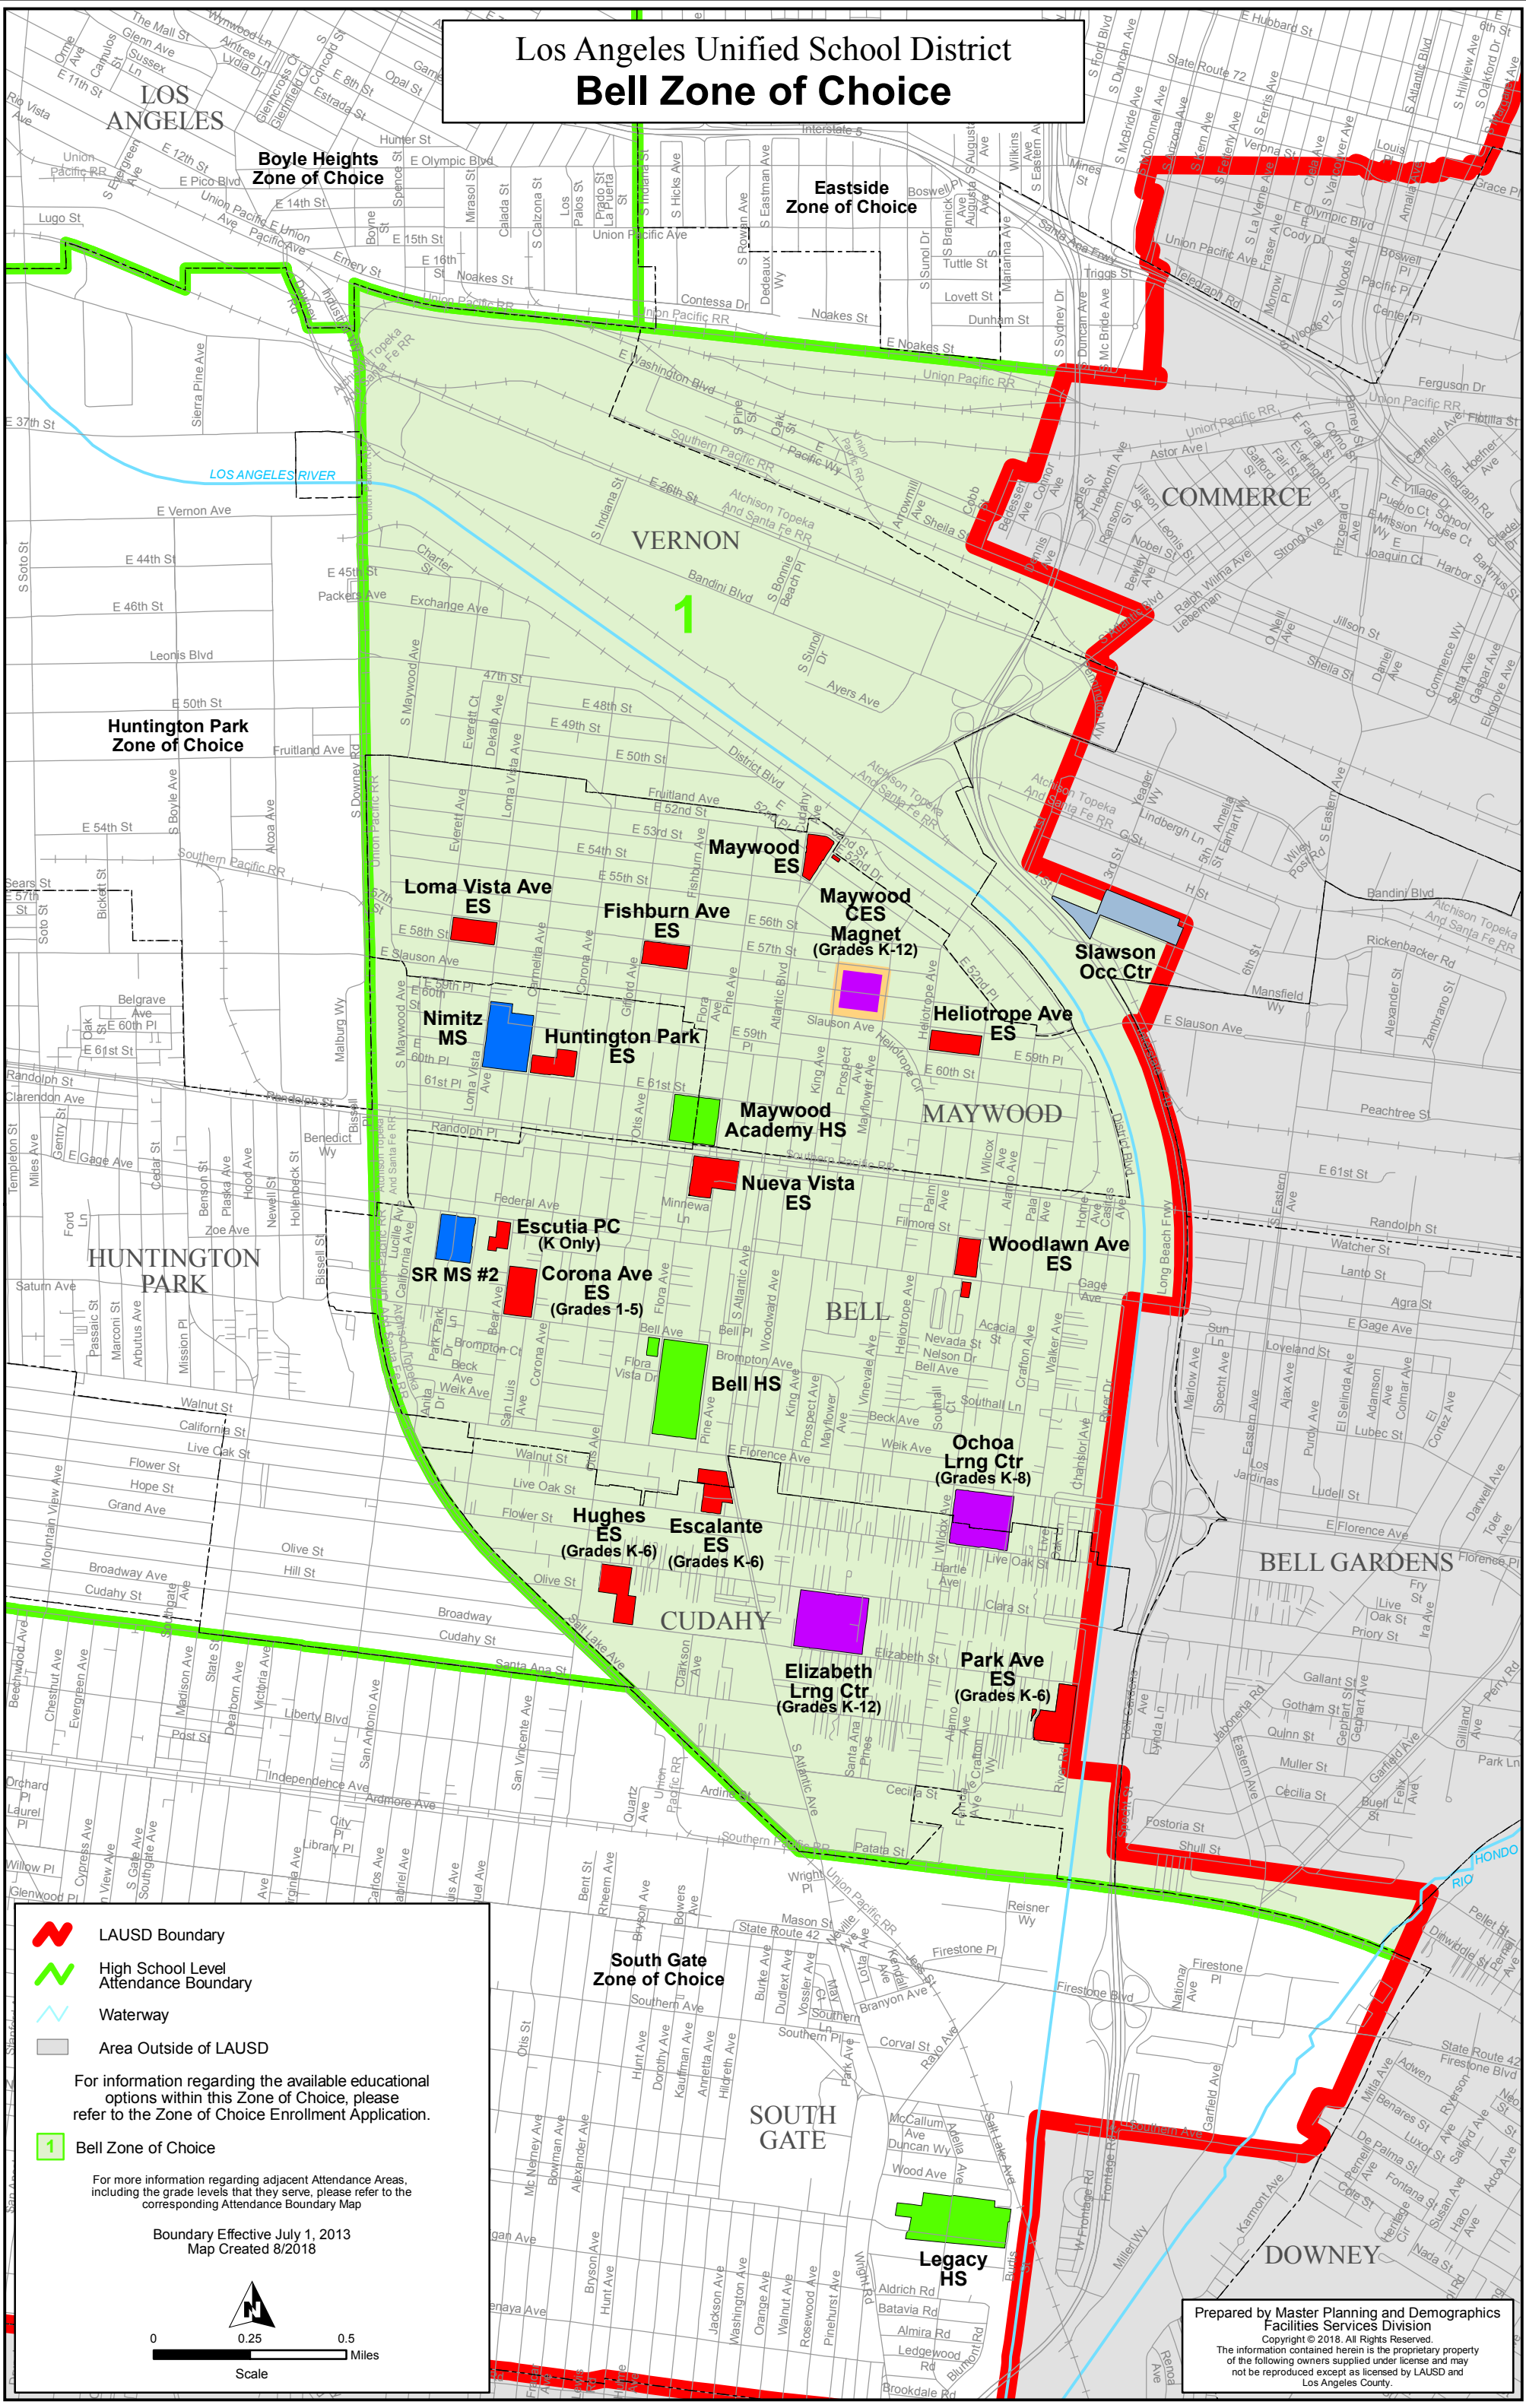

Los Angeles Unified School District Bell Zone of Choice

- LAUSD Boundary
- High School Level Attendance Boundary
- Waterway
- Area Outside of LAUSD

For information regarding the available educational options within this Zone of Choice, please refer to the Zone of Choice Enrollment Application.

1 Bell Zone of Choice

For more information regarding adjacent Attendance Areas, including the grade levels that they serve, please refer to the corresponding Attendance Boundary Map

Boundary Effective July 1, 2013
Map Created 8/2018