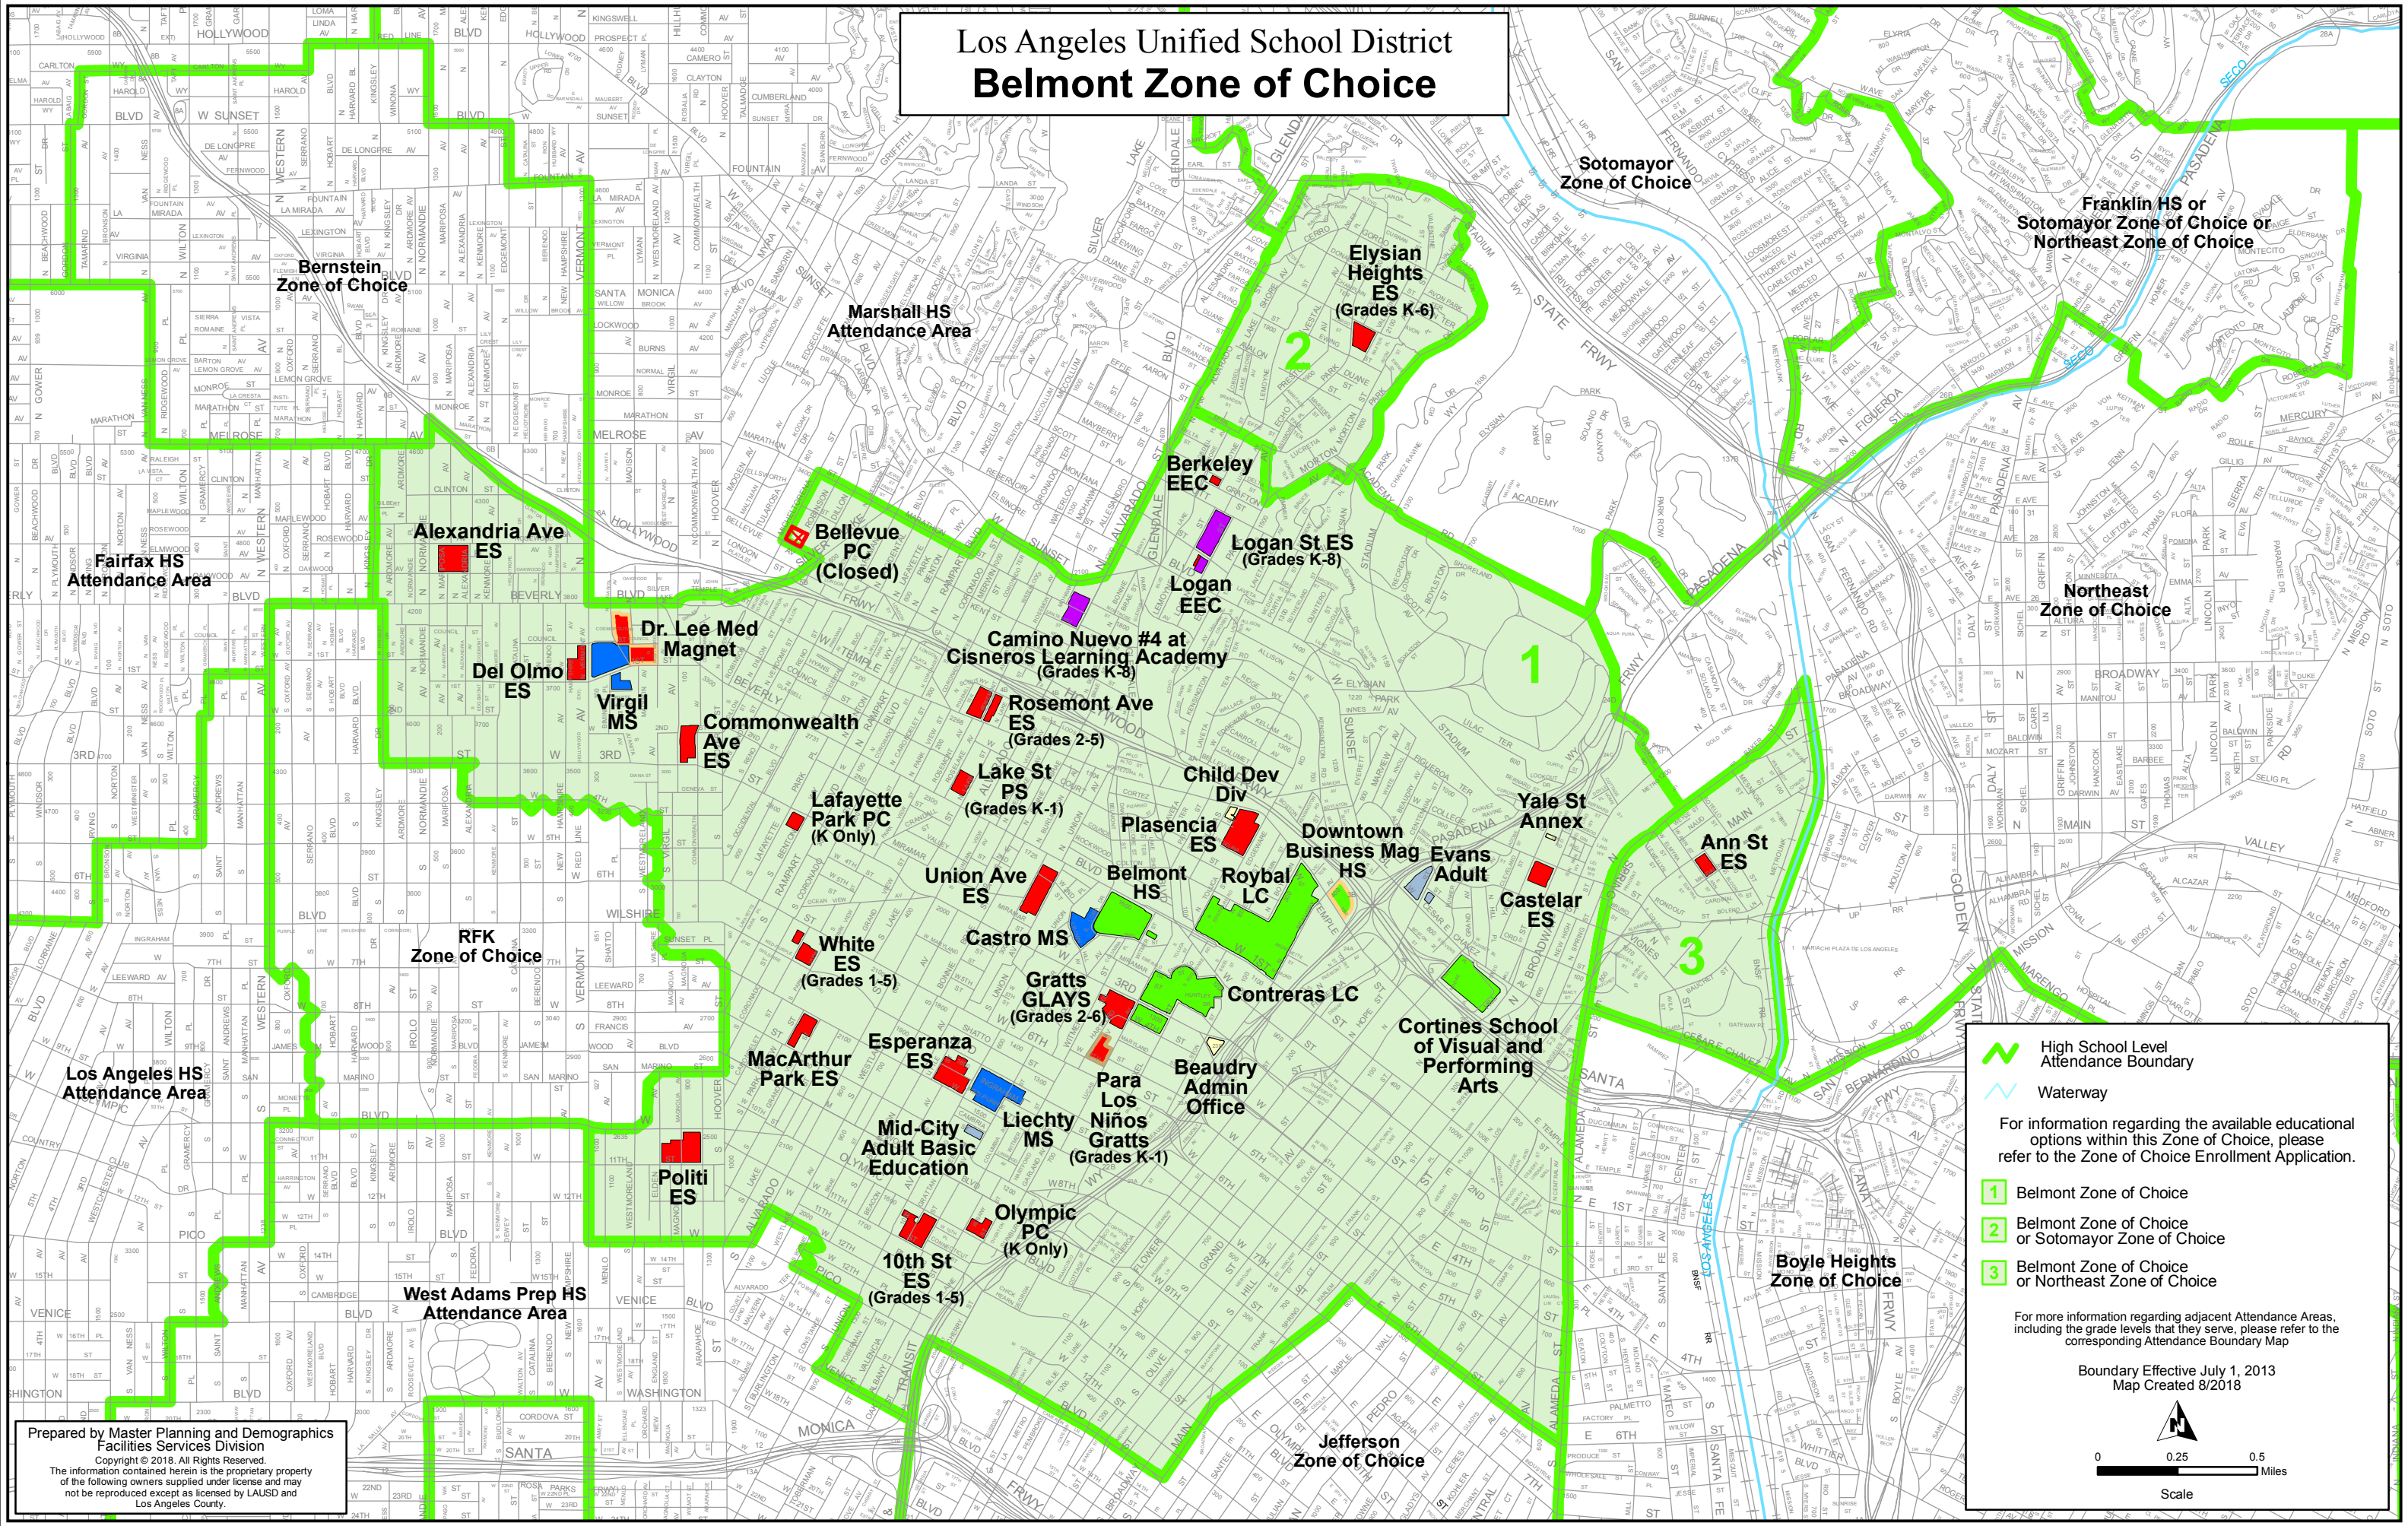

# Los Angeles Unified School District Belmont Zone of Choice

**Legend**

- High School Level Attendance Boundary
- Waterway

For information regarding the available educational options within this Zone of Choice, please refer to the Zone of Choice Enrollment Application.

- 1** Belmont Zone of Choice
- 2** Belmont Zone of Choice or Sotomayor Zone of Choice
- 3** Belmont Zone of Choice or Northeast Zone of Choice

For more information regarding adjacent Attendance Areas, including the grade levels that they serve, please refer to the corresponding Attendance Boundary Map

Boundary Effective July 1, 2013  
Map Created 8/2018

Scale: 0, 0.25, 0.5 Miles

Prepared by Master Planning and Demographics  
Facilities Services Division  
Copyright © 2018. All Rights Reserved.  
The information contained herein is the proprietary property  
of the following owners supplied under license and may  
not be reproduced except as licensed by LAUSD and  
Los Angeles County.

**Alexandria Ave  
ES**

**Bellevue  
PC  
(Closed)**

**Logan St ES  
(Grades K-8)**

**Logan  
EEC**

**Fairfax HS  
Attendance Area**

**Northeast  
Zone of Choice**

**Del Olmo  
ES**

**Virgil  
MS**