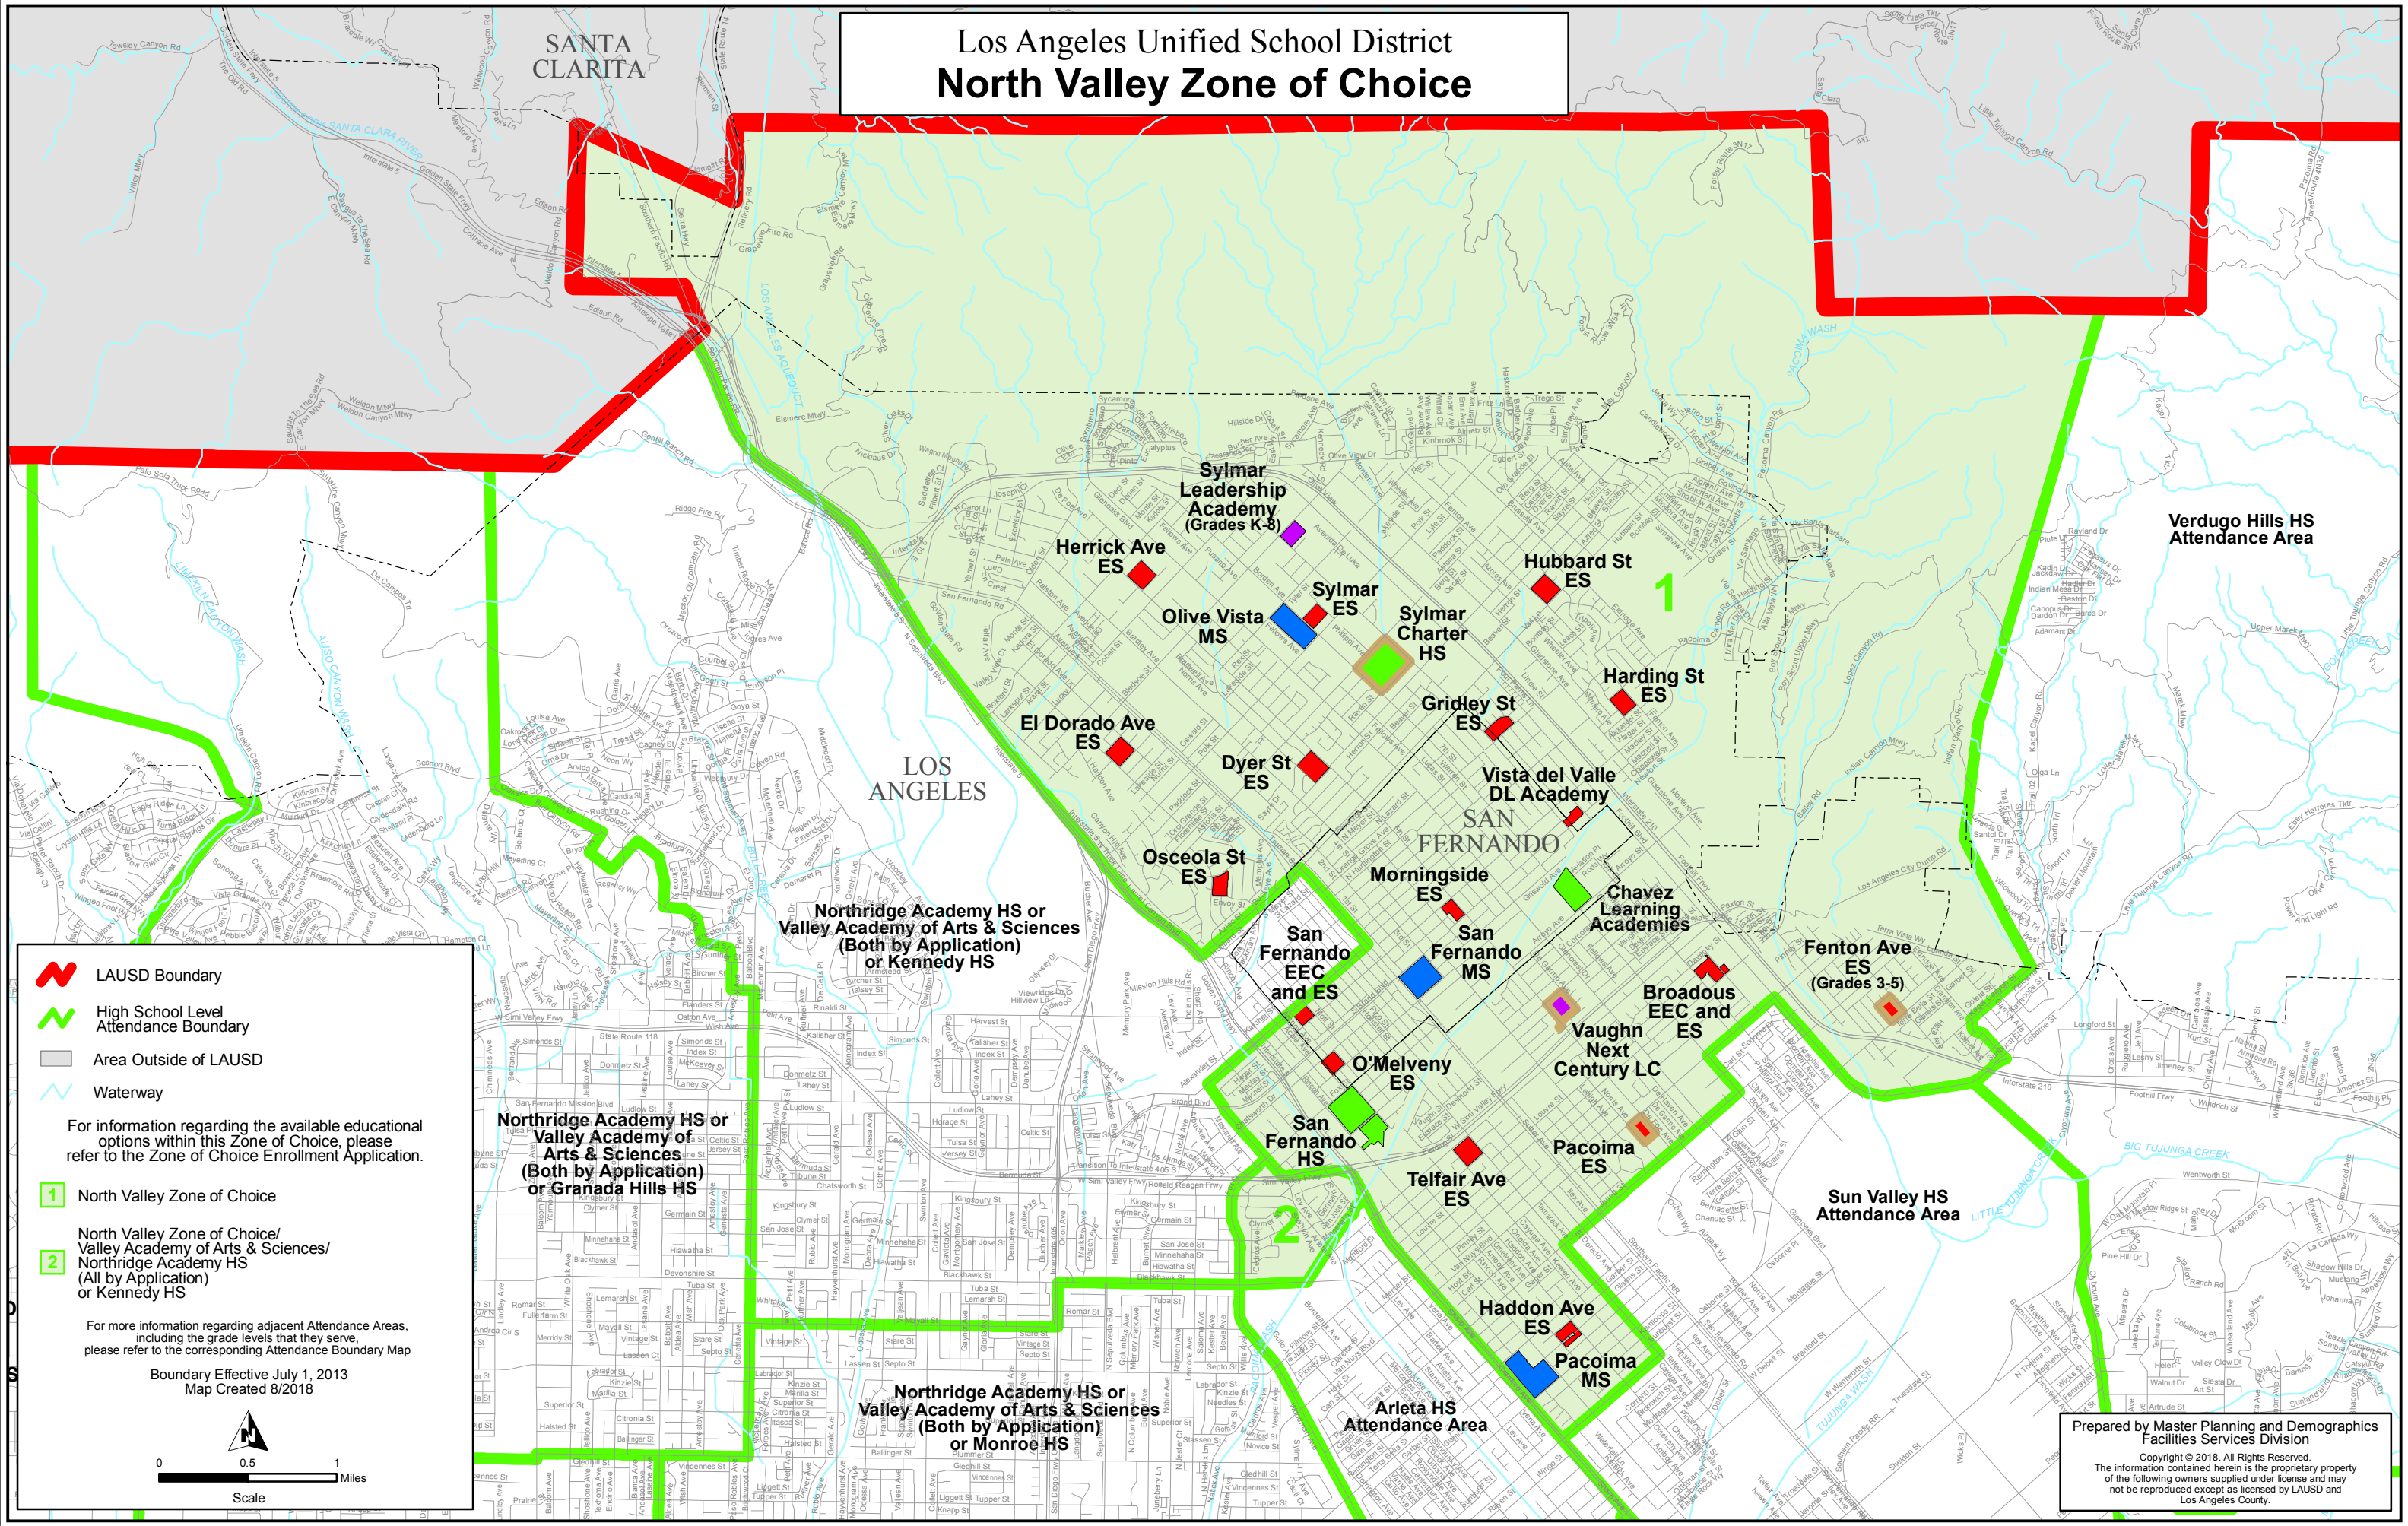

# Los Angeles Unified School District North Valley Zone of Choice

**LAUSD Boundary**

**High School Level Attendance Boundary**

Area Outside of LAUSD

Waterway

For information regarding the available educational options within this Zone of Choice, please refer to the Zone of Choice Enrollment Application.

**1** North Valley Zone of Choice

**2** North Valley Zone of Choice/ Valley Academy of Arts & Sciences/ Northridge Academy HS (All by Application) or Kennedy HS

For more information regarding adjacent Attendance Areas, including the grade levels that they serve, please refer to the corresponding Attendance Boundary Map

Boundary Effective July 1, 2013  
Map Created 8/2018

Scale: 0, 0.5, 1 Miles

Prepared by Master Planning and Demographics Facilities Services Division  
Copyright © 2018. All Rights Reserved.  
The information contained herein is the proprietary property of the following owners supplied under license and may not be reproduced except as licensed by LAUSD and Los Angeles County.