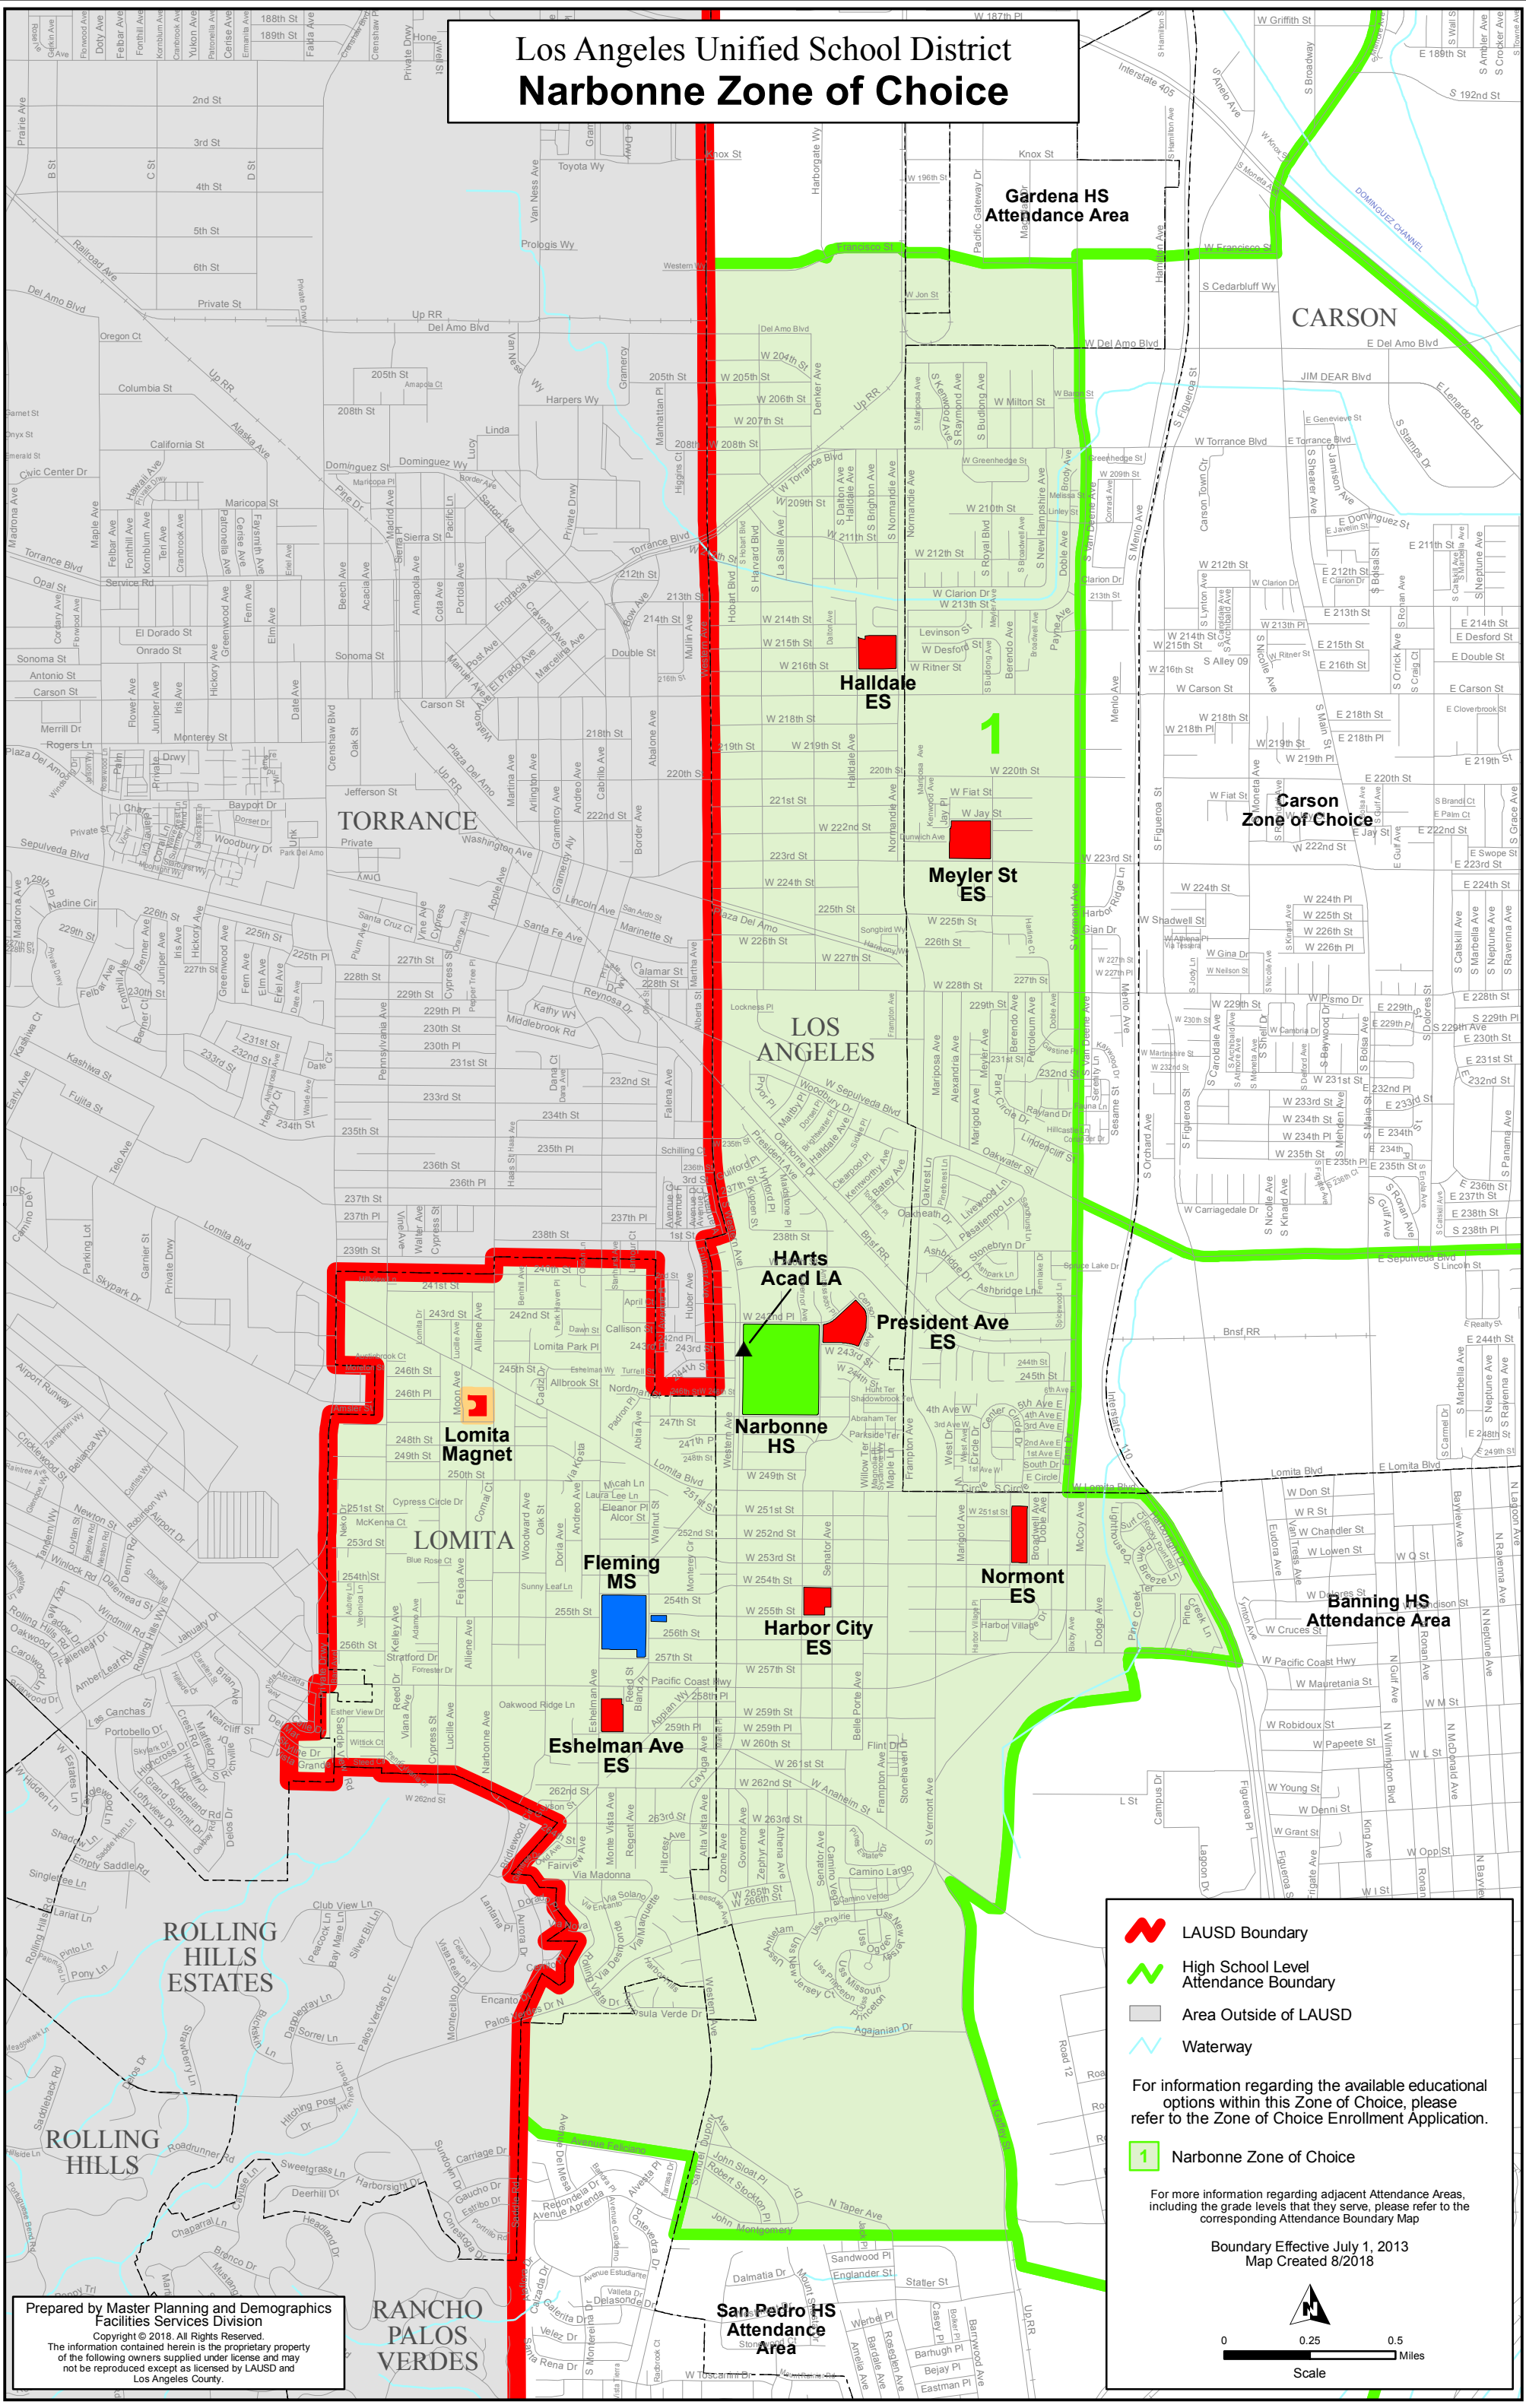

# Los Angeles Unified School District Narbonne Zone of Choice

- LAUSD Boundary
- High School Level Attendance Boundary
- Area Outside of LAUSD
- Waterway

For information regarding the available educational options within this Zone of Choice, please refer to the Zone of Choice Enrollment Application.

**1** Narbonne Zone of Choice

For more information regarding adjacent Attendance Areas, including the grade levels that they serve, please refer to the corresponding Attendance Boundary Map

Boundary Effective July 1, 2013  
Map Created 8/2018

Scale  
0 0.25 0.5 Miles

Prepared by Master Planning and Demographics  
Facilities Services Division  
Copyright © 2018. All Rights Reserved.  
The information contained herein is the proprietary property  
of the following owners supplied under license and may  
not be reproduced or used in any form without the  
written permission of Los Angeles County.