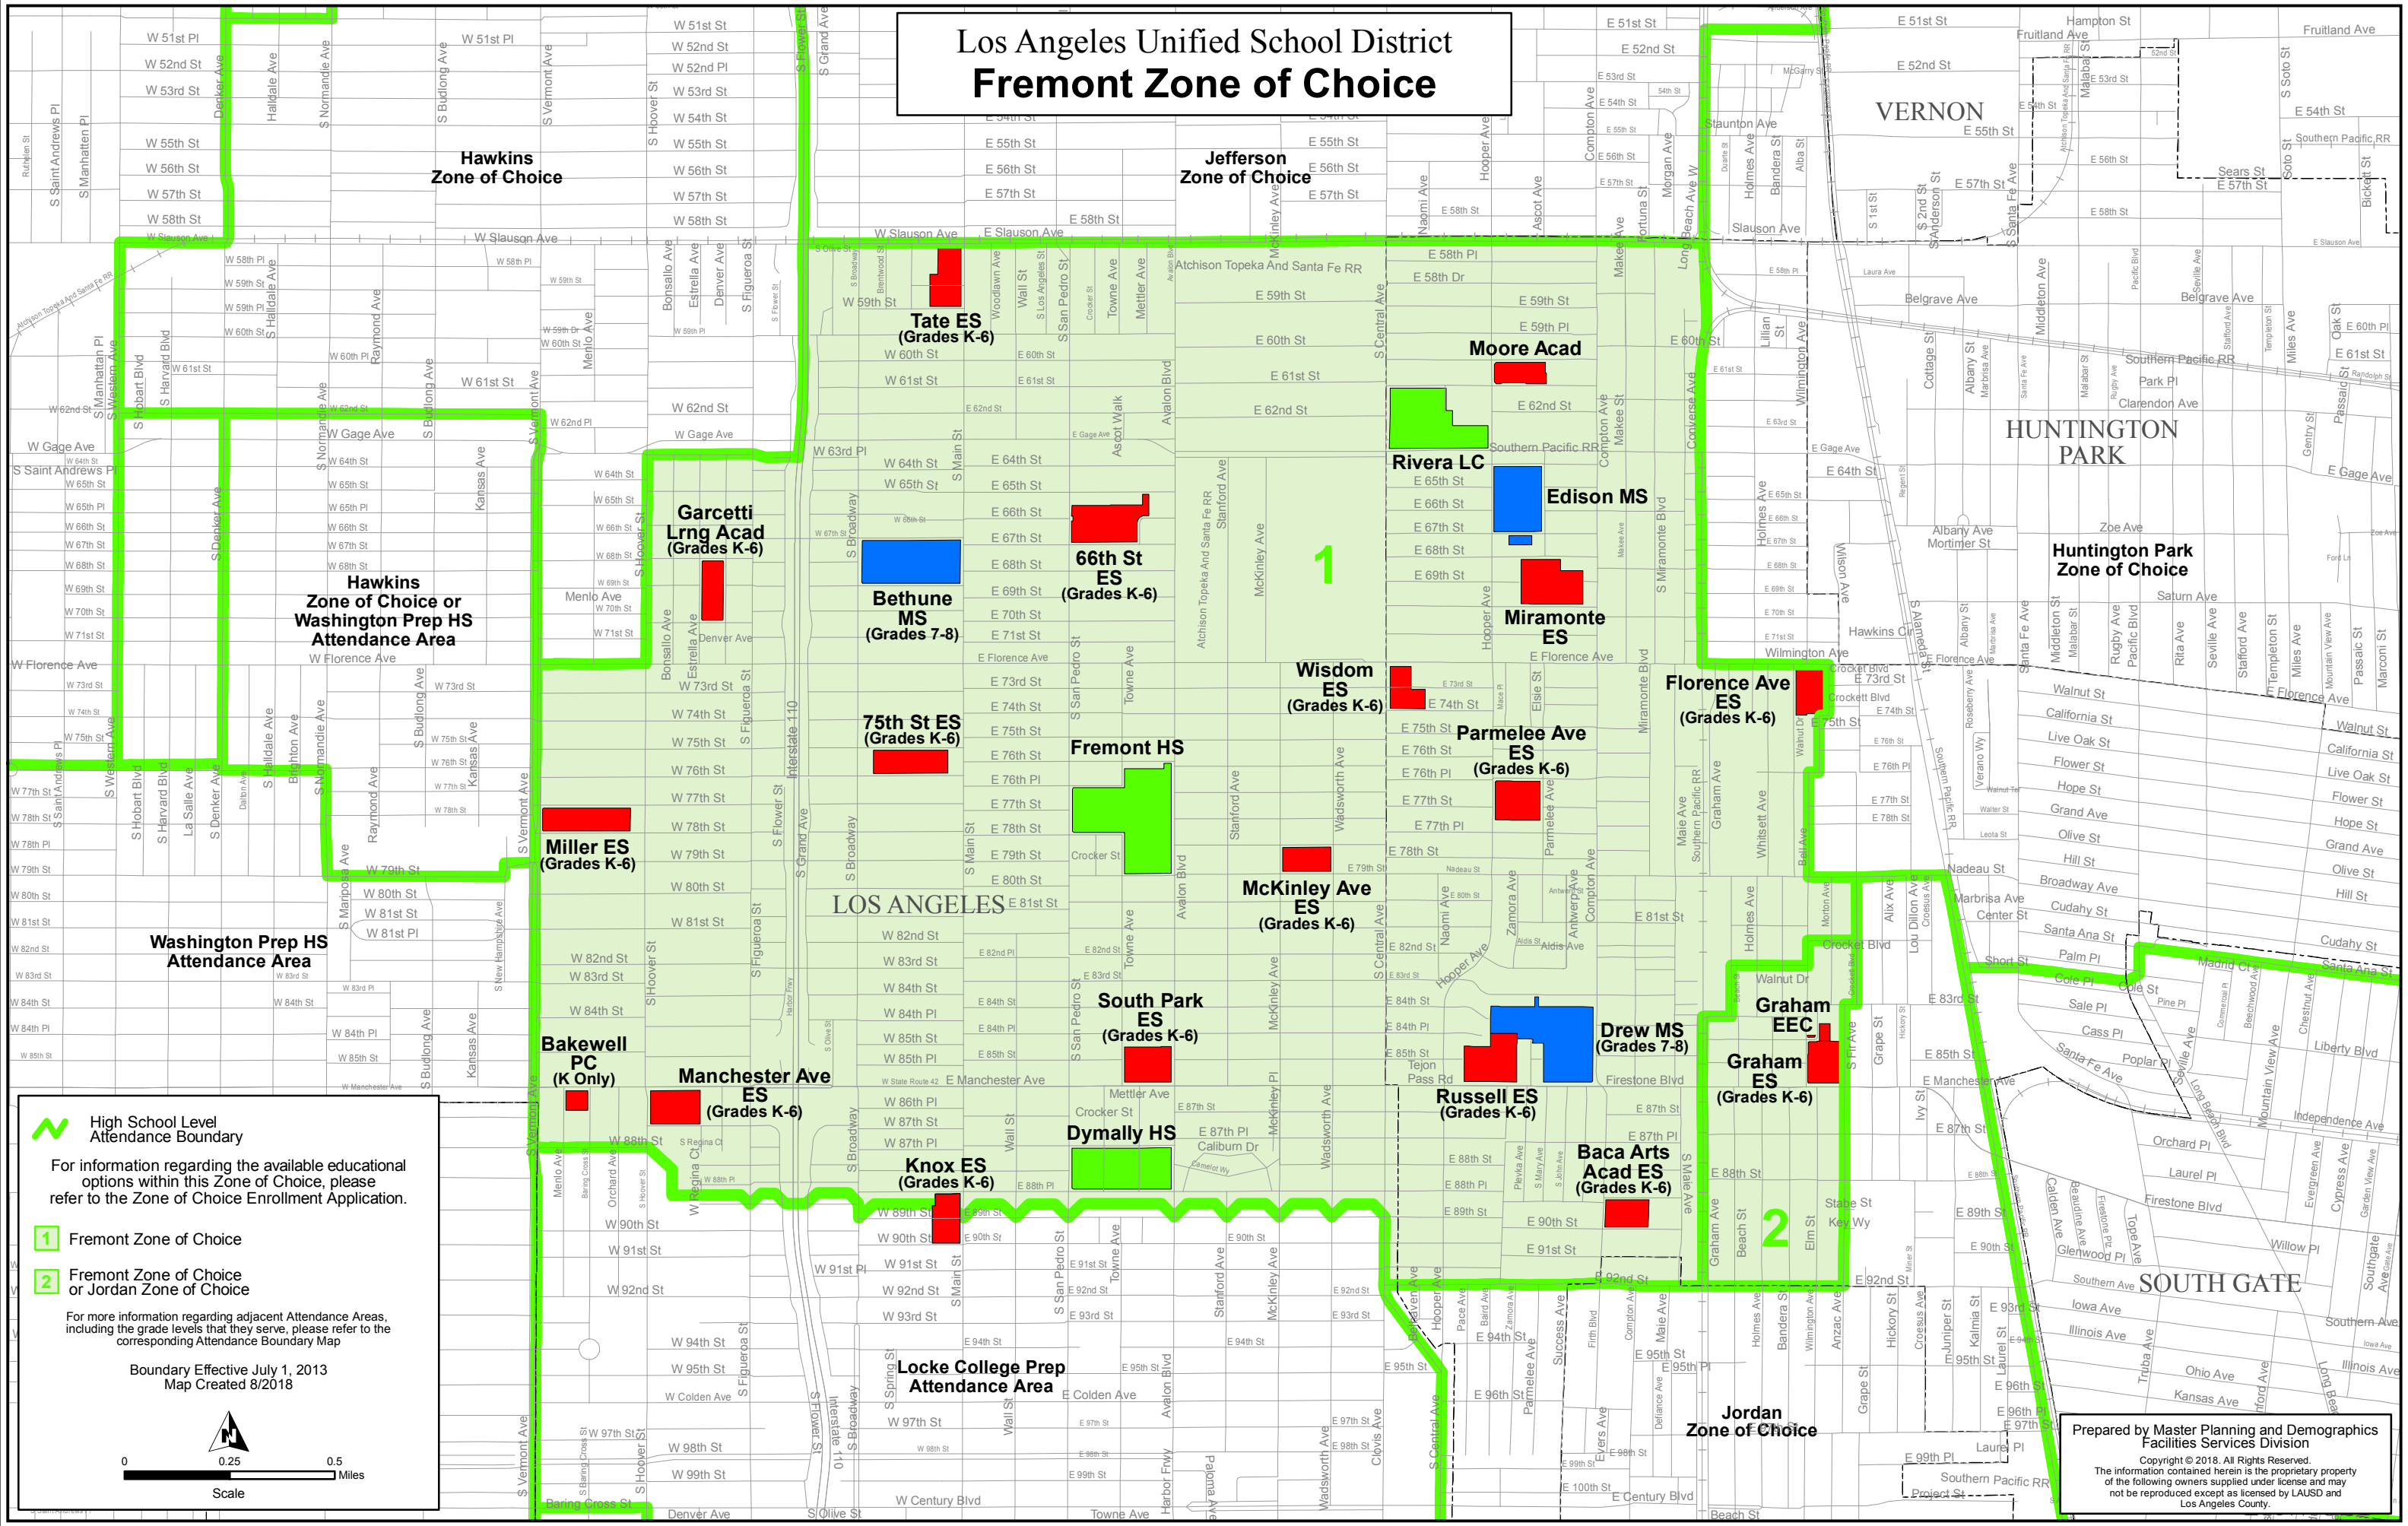

Los Angeles Unified School District Fremont Zone of Choice

High School Level Attendance Boundary

For information regarding the available educational options within this Zone of Choice, please refer to the Zone of Choice Enrollment Application.

1 Fremont Zone of Choice

2 Fremont Zone of Choice or Jordan Zone of Choice

For more information regarding adjacent Attendance Areas, including the grade levels that they serve, please refer to the corresponding Attendance Boundary Map

Boundary Effective July 1, 2013
Map Created 8/2018

Prepared by Master Planning and Demographics Facilities Services Division
Copyright © 2018. All Rights Reserved.
The information contained herein is the proprietary property of the following owners supplied under license and may not be reproduced except as licensed by LAUSD and Los Angeles County.