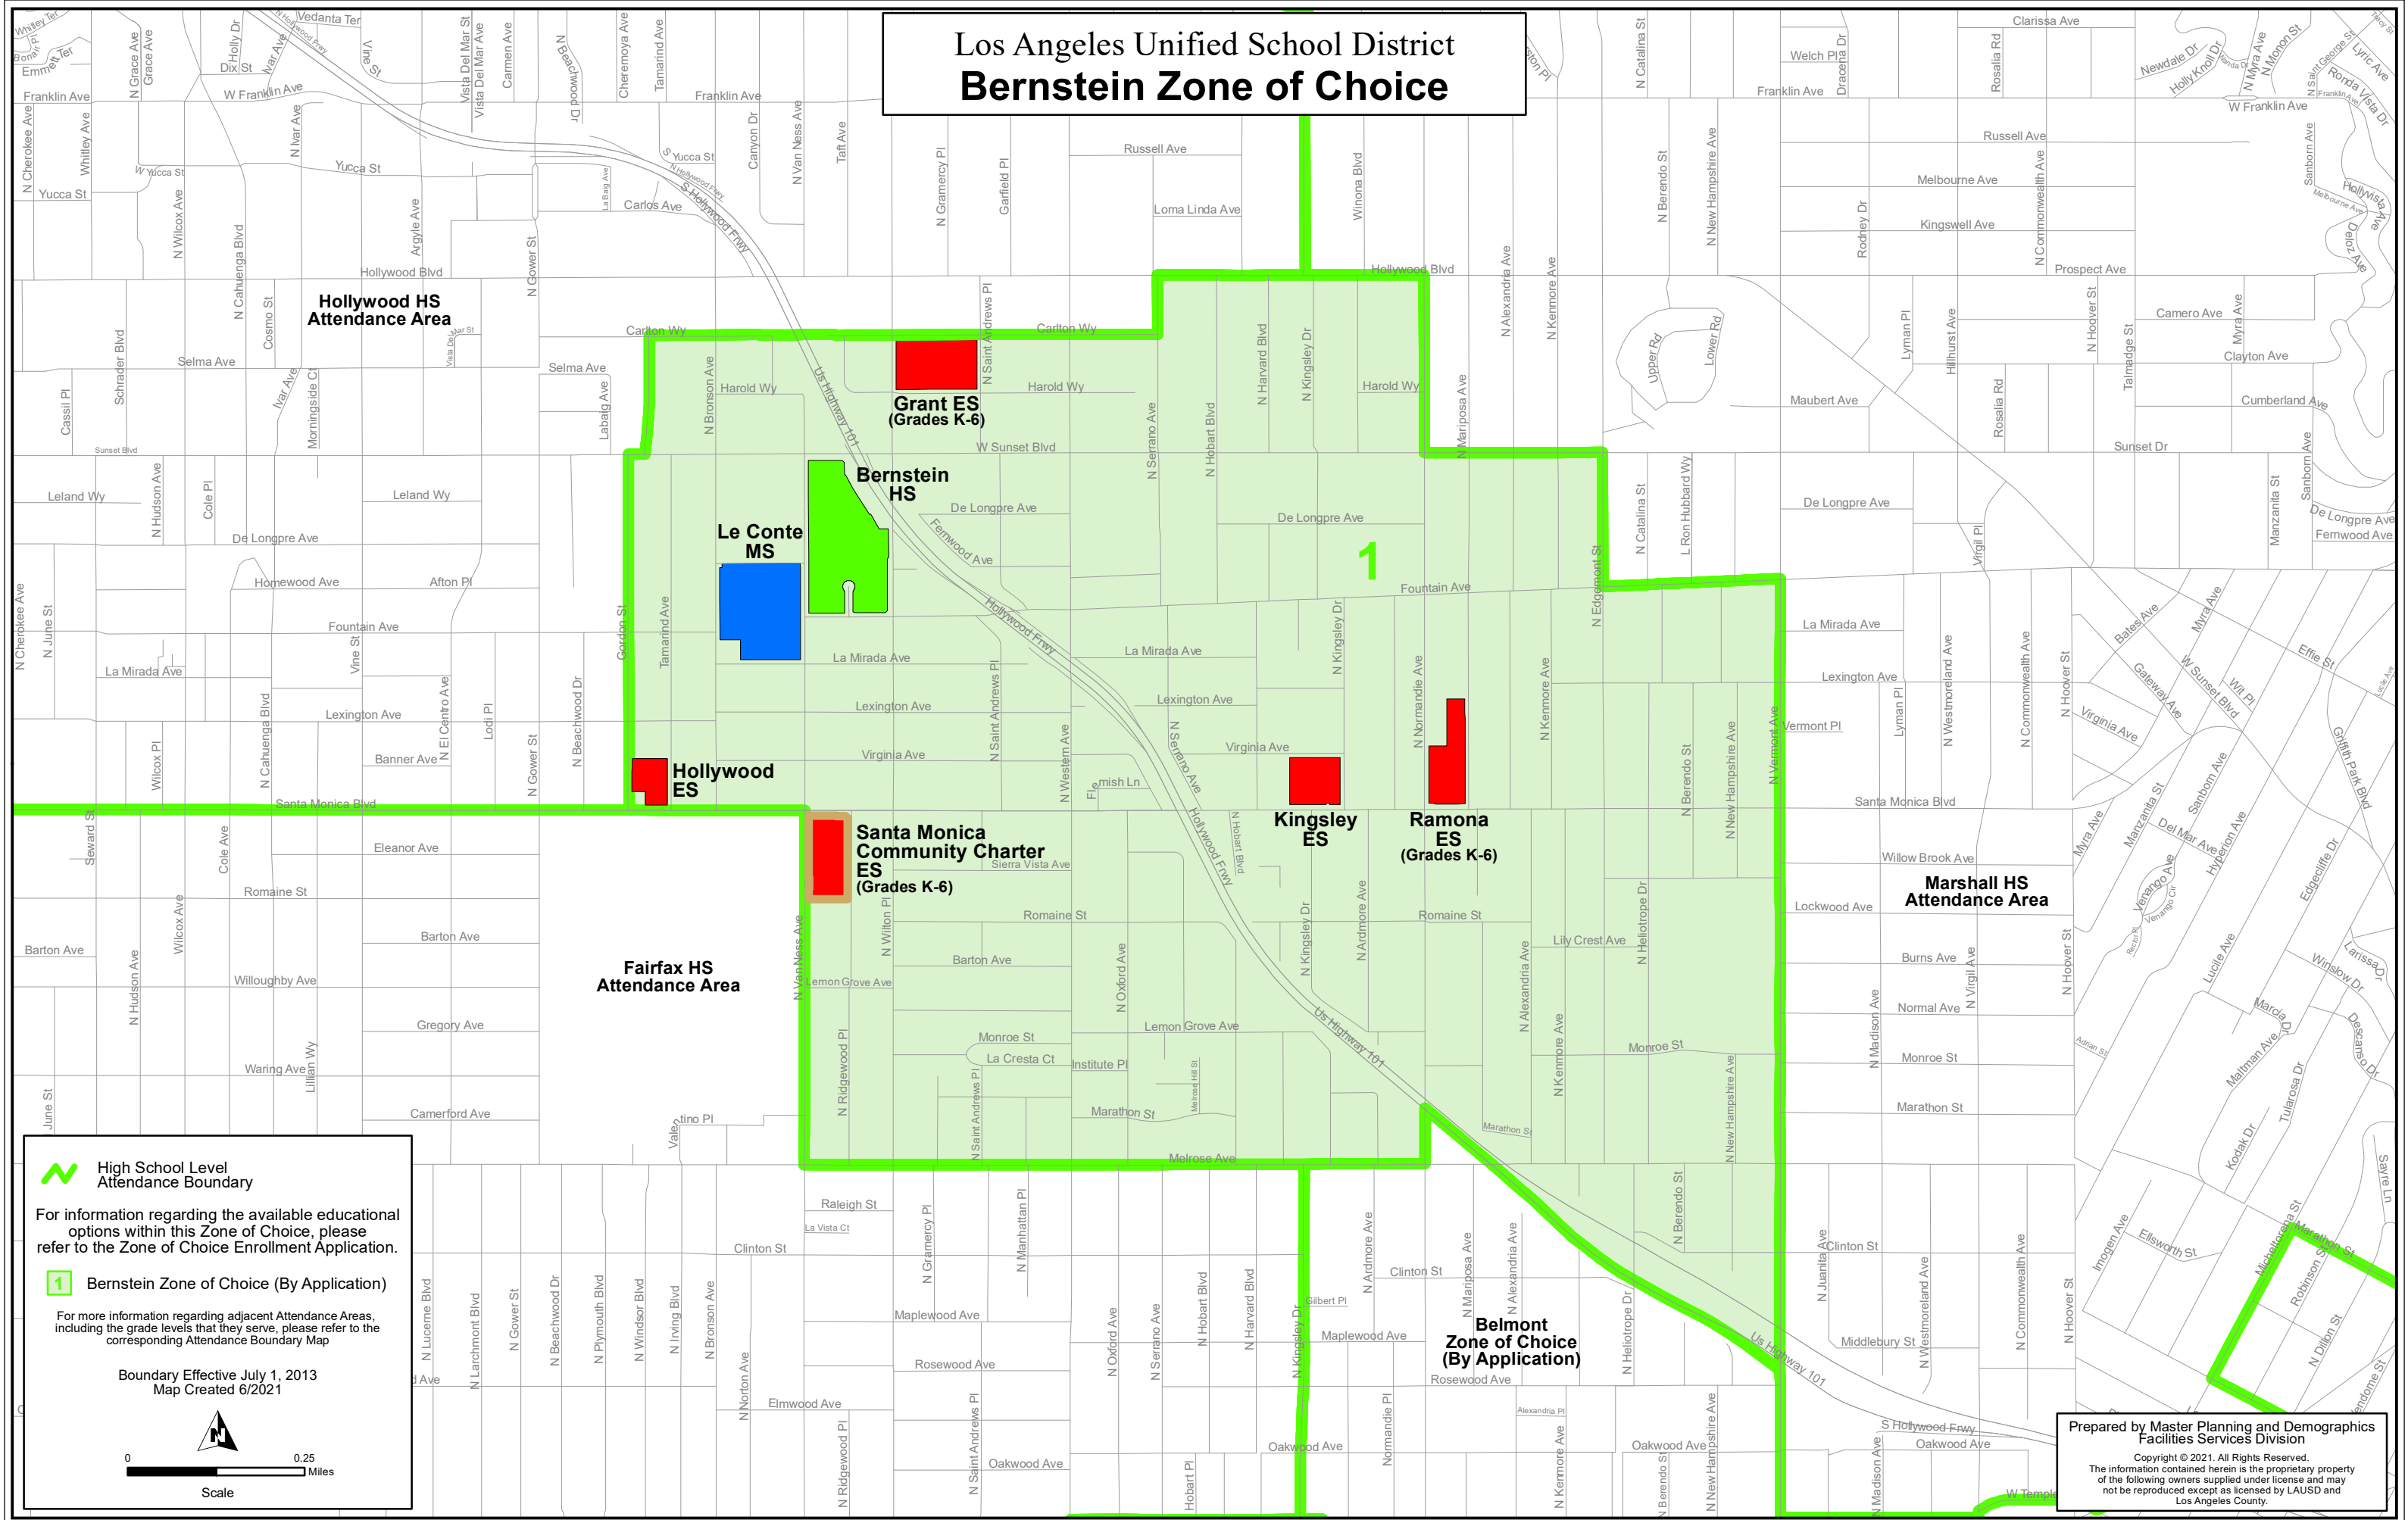

Los Angeles Unified School District Bernstein Zone of Choice

 High School Level Attendance Boundary

For information regarding the available educational options within this Zone of Choice, please refer to the Zone of Choice Enrollment Application.

 Bernstein Zone of Choice (By Application)

For more information regarding adjacent Attendance Areas, including the grade levels that they serve, please refer to the corresponding Attendance Boundary Map

Boundary Effective July 1, 2013
Map Created 6/2021

Scale
0 0.25 Miles

Prepared by Master Planning and Demographics
Facilities Services Division
Copyright © 2021. All Rights Reserved.
The information contained herein is the proprietary property
of the following owners supplied under license and may
not be reproduced except as licensed by LAUSD and
Los Angeles County.