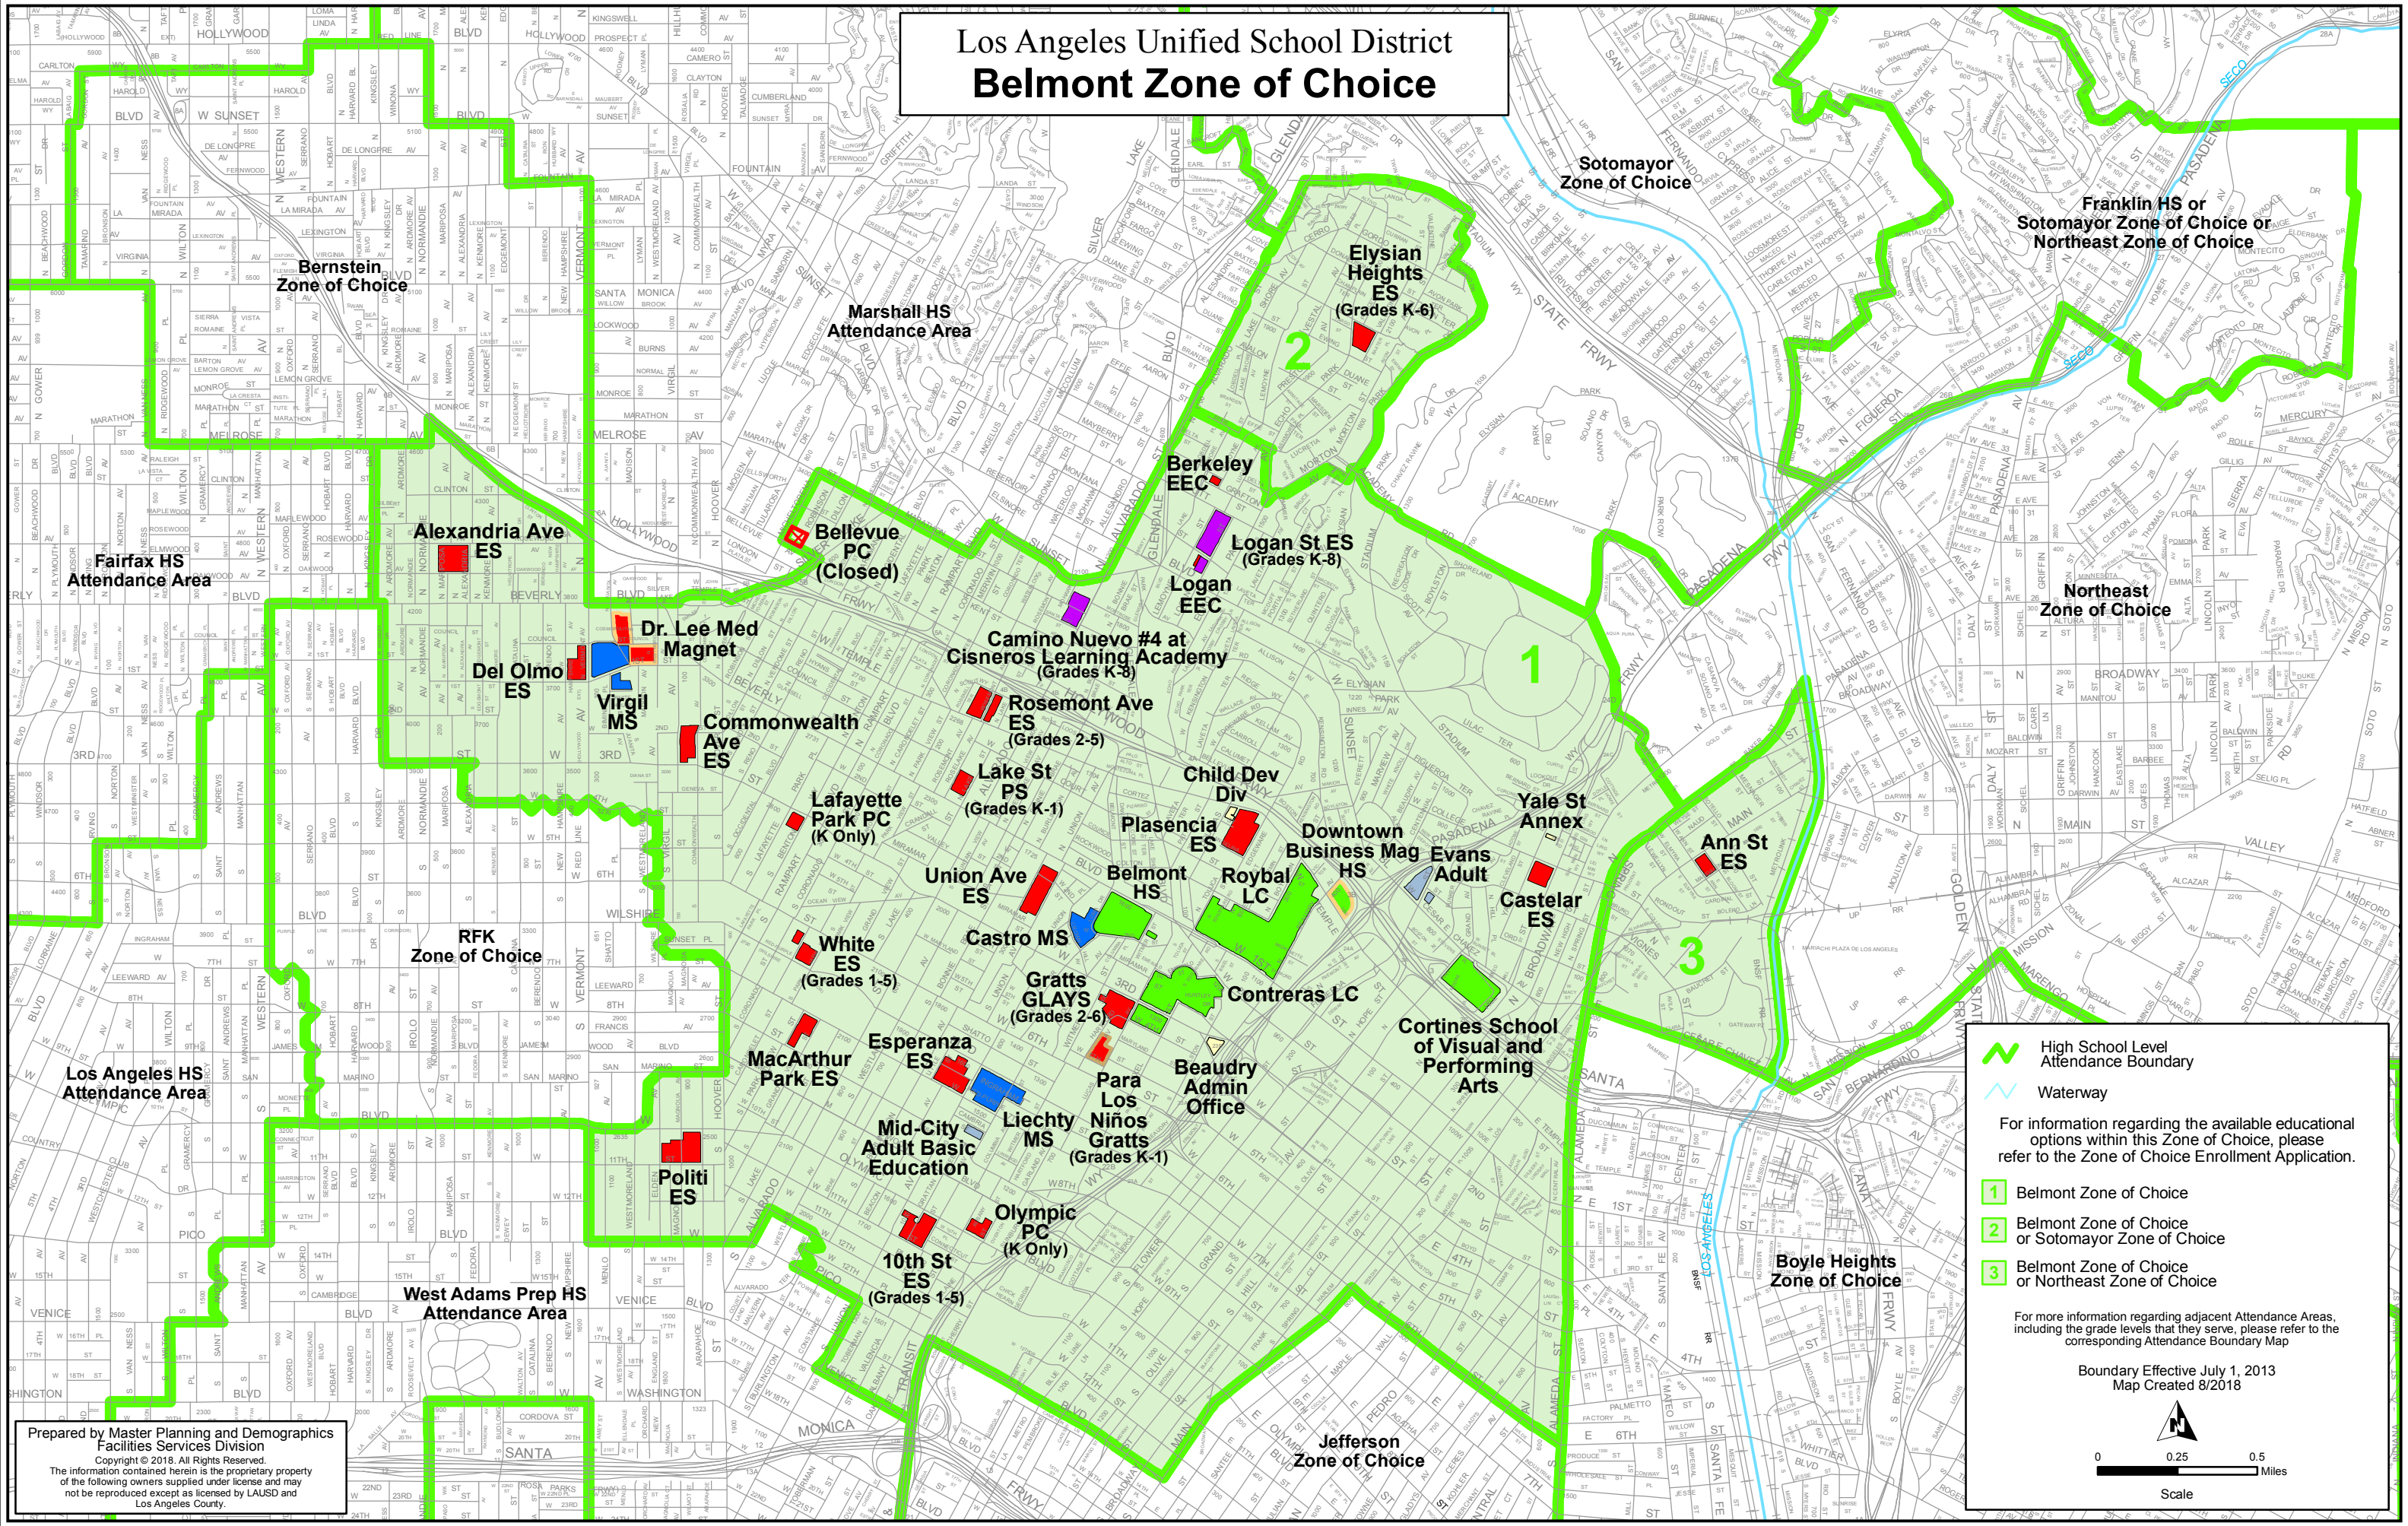

Los Angeles Unified School District Belmont Zone of Choice

Legend

- High School Level Attendance Boundary
- Waterway

For information regarding the available educational options within this Zone of Choice, please refer to the Zone of Choice Enrollment Application.

- 1** Belmont Zone of Choice
- 2** Belmont Zone of Choice or Sotomayor Zone of Choice
- 3** Belmont Zone of Choice or Northeast Zone of Choice

For more information regarding adjacent Attendance Areas, including the grade levels that they serve, please refer to the corresponding Attendance Boundary Map

Boundary Effective July 1, 2013
Map Created 8/2018

Scale: 0, 0.25, 0.5 Miles

Prepared by Master Planning and Demographics
Facilities Services Division
Copyright © 2018. All Rights Reserved.
The information contained herein is the proprietary property
of the following owners supplied under license and may
not be reproduced except as licensed by LAUSD and
Los Angeles County.