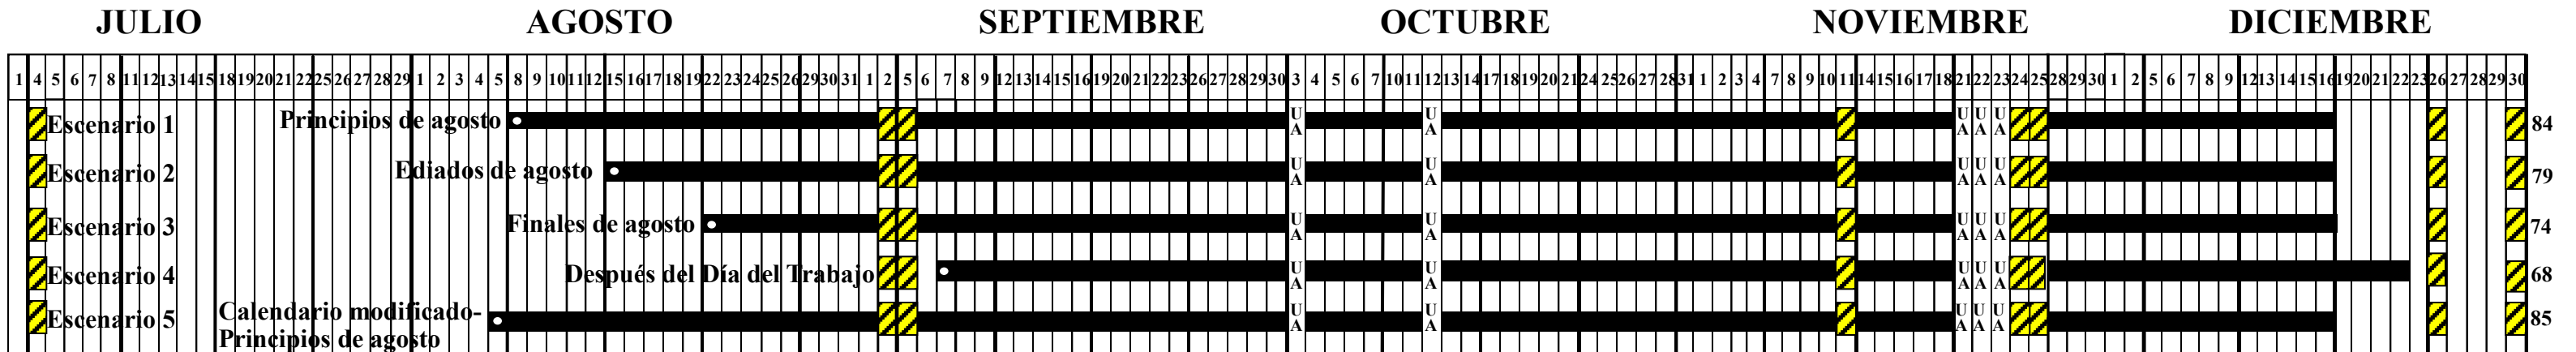

DISTRITO ESCOLAR UNIFICADO DE LOS ANGELES

CICLO UNICO CALENDARIO ESCOLAR DE INSTRUCCIÓN 2016-2017

DIA DE FIESTA

ESCENARIOS
Octubre 2015

-- Primer día de segundo semestre

Días de Instrucción 2016-17 Semestre 1 y Semestre 2

Calendario	Número de días de instrucción en el 1er. semestre	Número de días de instrucción en el 2do. semestre	Comentarios
Principios de agosto	84	96	El 1er. Semestre termina antes de las vacaciones de invierno.
Mediados de agosto	79	101	El 1er. Semestre termina antes de las vacaciones de invierno.
Final de agosto	93	87	El 1er. Semestre continúa después de las vacaciones de invierno.
Después del Día del Trabajo	87	93	El 1er. Semestre continúa después de las vacaciones de invierno.
Calendario modificado-principios de agosto	85	95	El 1er. Semestre termina antes de las vacaciones de invierno.

Programas de la Escuela Preparatoria para la Recuperación de Créditos

Escenario del Calendario	Número de cursos disponibles durante las vacaciones de verano	Número de cursos disponibles durante las vacaciones de invierno
Principios de agosto	2	Ninguno
Mediados de agosto	2	Ninguno
Finales de agosto	2	Ninguno
Después del Día del Trabajo	2	Ninguno
Calendario modificado-principios de agosto	1	1