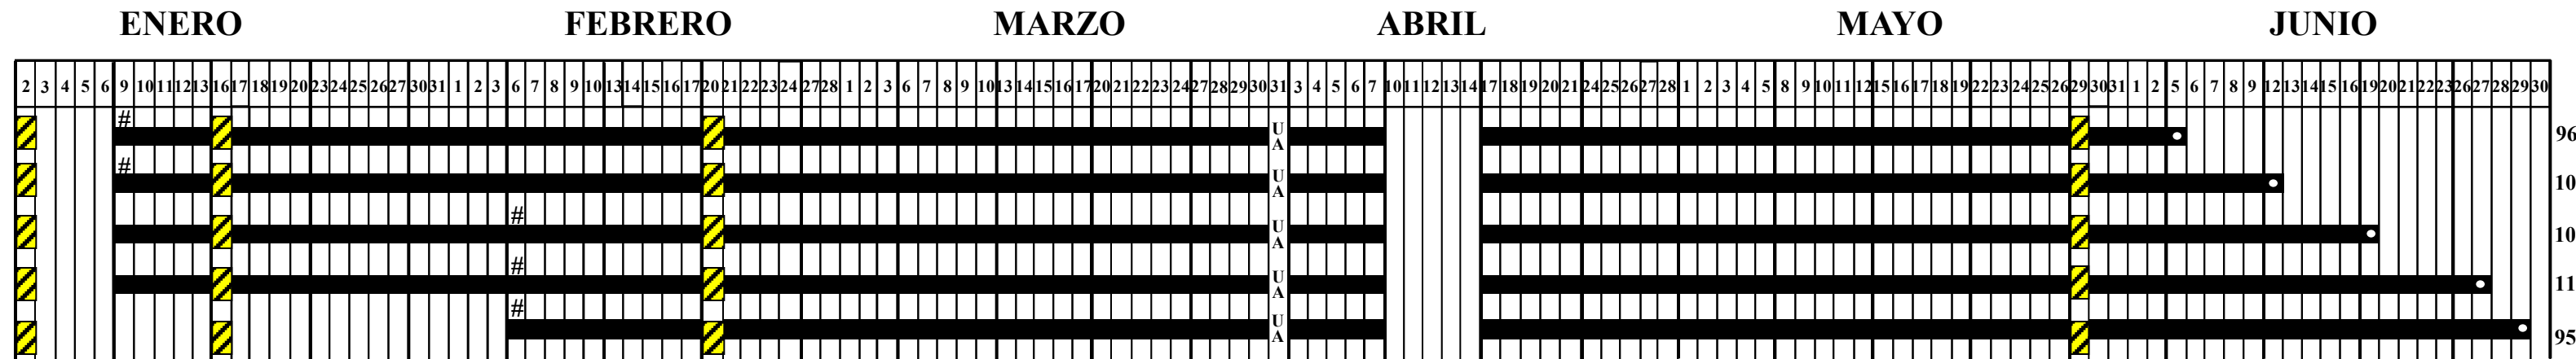

DISTRITO ESCOLAR UNIFICADO DE LOS ANGELES

CICLO UNICO CALENDARIO ESCOLAR DE INSTRUCCIÓN 2016-2017

DIA DE FIESTA

ESCENARIOS
Octubre 2015

-- Primer día de segundo semestre

Días de Instrucción 2016-17 Semestre 1 y Semestre 2

Calendario	Número de días de instrucción en el 1er. semestre	Número de días de instrucción en el 2do. semestre	Comentarios
Principios de agosto	84	96	El 1er. Semestre termina antes de las vacaciones de invierno.
Mediados de agosto	79	101	El 1er. Semestre termina antes de las vacaciones de invierno.
Final de agosto	93	87	El 1er. Semestre continúa después de las vacaciones de invierno.
Después del Día del Trabajo	87	93	El 1er. Semestre continúa después de las vacaciones de invierno.
Calendario modificado-principios de agosto	85	95	El 1er. Semestre termina antes de las vacaciones de invierno.

Programas de la Escuela Preparatoria para la Recuperación de Créditos

Escenario del Calendario	Número de cursos disponibles durante las vacaciones de verano	Número de cursos disponibles durante las vacaciones de invierno
Principios de agosto	2	Ninguno
Mediados de agosto	2	Ninguno
Finales de agosto	2	Ninguno
Después del Día del Trabajo	2	Ninguno
Calendario modificado-principios de agosto	1	1