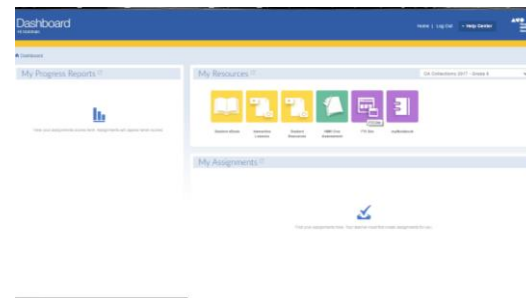

Student Screen:

If you have any problems logging in or face any other difficulties accessing or using the HMH digital platforms, please contact the HMH Technical Support team at 800-323-9239 or techsupport@hnhco.com.

¹ For instructions regarding student mymail accounts, please see the following PPT:

<https://docs.google.com/presentation/d/1_jHfni-fBeMN4Jd9dQpOkhUBLPZLPon2YbeqHB8x_i/edit?usp=sharing>