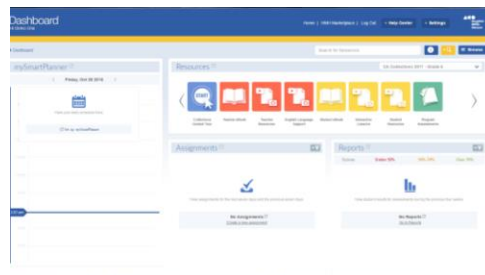

Teacher Screen: