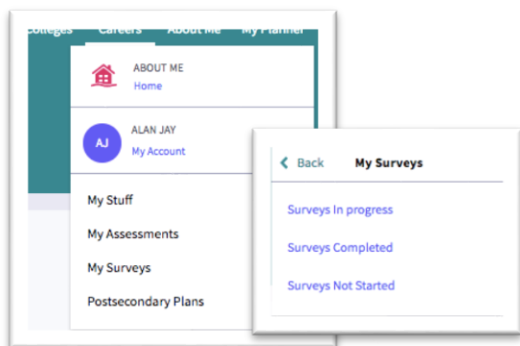

Overview

The Naviance Scavenger Hunt Survey is designed to help students:

- gain an understanding of the tools available in Naviance Student.
- learn how to interact with the tools in Naviance Student.
- gain a better understanding of what it means to be college and career ready.

Locating the Scavenger Hunt

Students can find the Naviance Scavenger Hunt by logging into **Naviance Student**, going to **About Me**, selecting **My Surveys**, and then **Surveys Not Started**.

About Me > My Surveys > Surveys Not Started