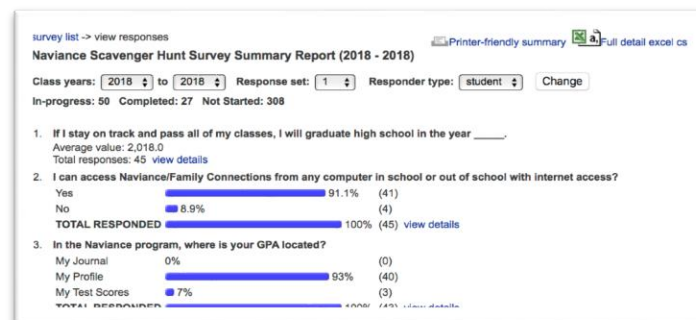

Managing the Scavenger Hunt

The Survey tool in Naviance Succeed allows schools and districts to get information and feedback from students who have completed the Scavenger Hunt survey.

The survey area can be found in **Connections > Surveys**.

Staff can preview the Naviance Scavenger Hunt survey and view the response for students at their school who have completed the survey.

Survey Name	View Responses	Preview	Grade Levels
You do not currently have any school surveys.			
District Surveys			
Survey Name	View Responses	Preview	Grade Level
College Profile Review Survey	responses	preview	N/A
Freshman Transition Survey	responses	preview	12
Naviance Scavenger Hunt Survey	responses	preview	N/A
Naviance Scavenger Hunt Survey	responses	preview	6,7,8,Test
Senior Exit Survey	responses	preview	12

To view the Naviance Scavenger Hunt Survey results, select Responses. Results will display in a bar graph and an Excel document.