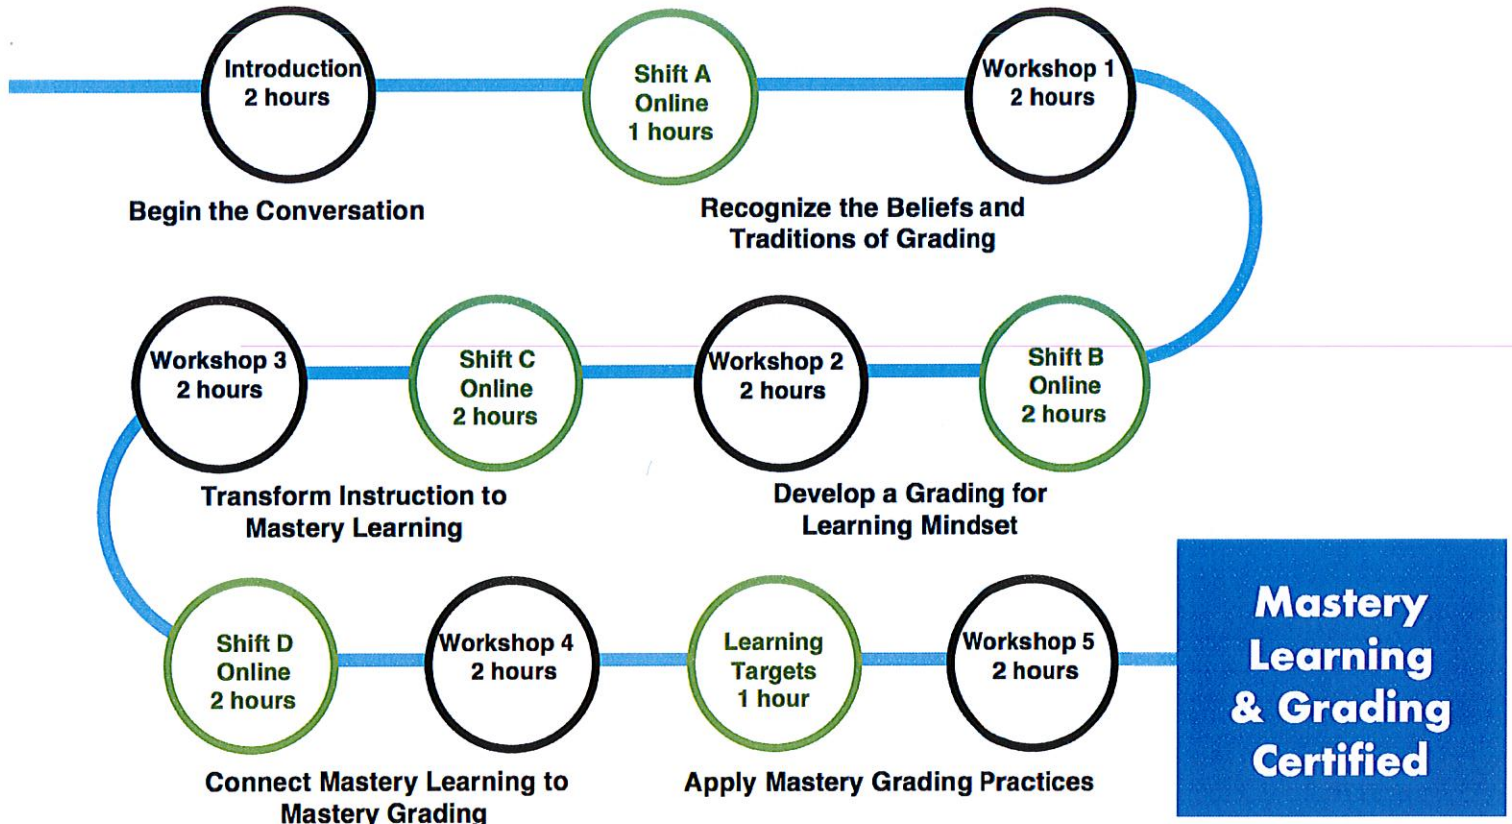

Mastery Learning & Grading:

Align Instructional and Grading Practices to Promote Student Learning

LD South MLG PD Series

for (PK-12+, all content areas) certificated educators

The Mastery Learning and Grading PD series entails six two-hour, in-person workshops scheduled approximately three weeks apart to allow participants time to reflect and engage in the eight hours of independent online learning. Upon completion of all in-person workshops and independent online learning, participants will earn MLG certification and be paid training rate for hours completed beyond the contractual work day.