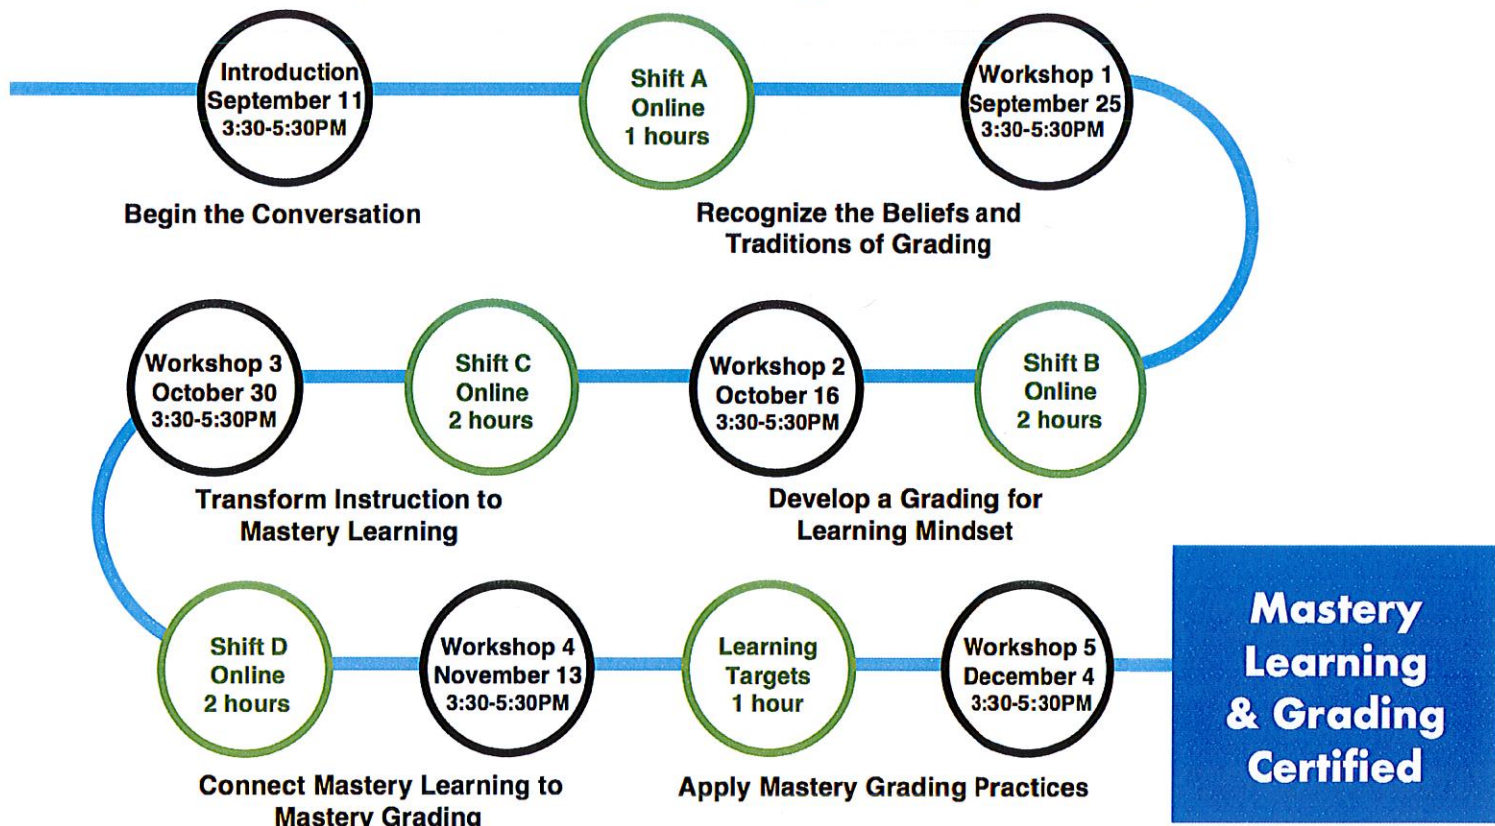

# Mastery Learning & Grading:

## Align Instructional and Grading Practices to Promote Student Learning

### LD South MLG PD Series

for (PK-12+, all content areas) certificated educators

Sellery Center 15805 S. Budlong Avenue, Gardena, 90247

Local District South MLG professional development series will be held at the **Sellery Center** located at 15805 S. Budlong Avenue, Gardena, 90247 from 3:30 PM – 5:30 PM. The PD series entails six two-hour, in-person workshops scheduled approximately three weeks apart to allow participants time to reflect and engage in the eight hours of independent online learning. Upon completion of all in-person workshops and online learning, participants will earn MLG certification and be paid training rate for all hours completed beyond contracted work day.