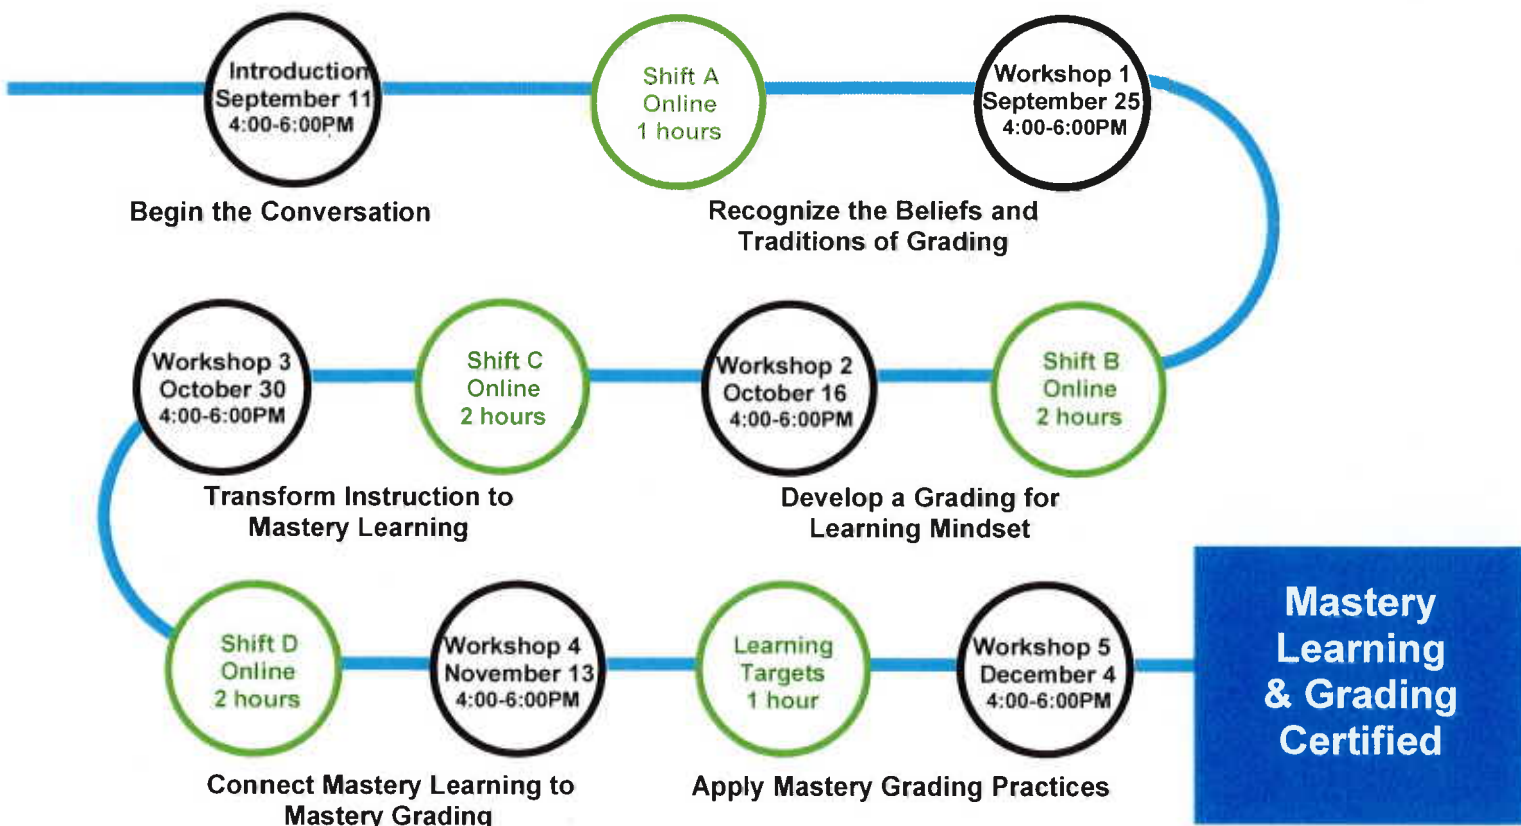

# Mastery Learning & Grading: Align Instructional and Grading Practices to Promote Student Learning

## LD Northeast MLG PD Series

for (PK-12+, all content areas) certificated educators

LD Northeast Mastery Learning and Grading professional development series will be held at *Roscoe PD Center* located at 10765 Strathern Street, Sun Valley, 91352. The PD series entails six two-hour, in-person workshops scheduled approximately three weeks apart to allow participants time to reflect and engage in the eight hours of independent online learning. Upon completion of all in-person workshops and independent online learning, participants will earn MLG certification and be paid training rate for hours completed beyond the contractual work day.