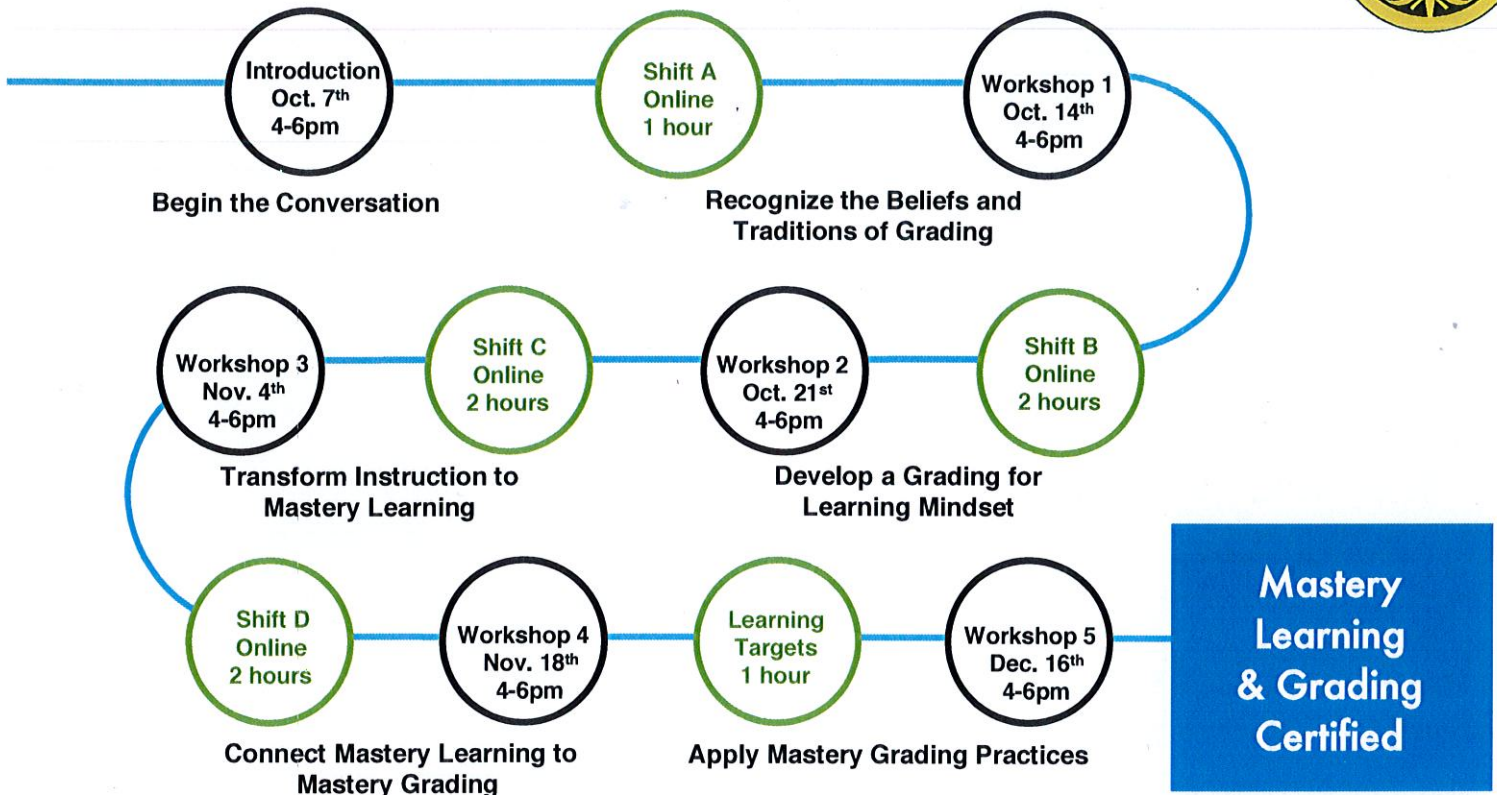

Mastery Learning & Grading:

Align Instructional and Grading Practices to Promote Student Learning

MLG LDW PD Series

for (PK-12+, all content areas) certificated educators
LDW Training Room 1, 11380 Graham Ave Los Angeles Ca 90064

The PD series entails six two-hour, in-person workshops scheduled approximately two weeks apart to allow participants time to reflect and engage in the eight hours of independent online learning. Upon completion of all in-person workshops and online learning, participants will earn MLG certification and be paid training rate for all hours completed beyond contracted workday.