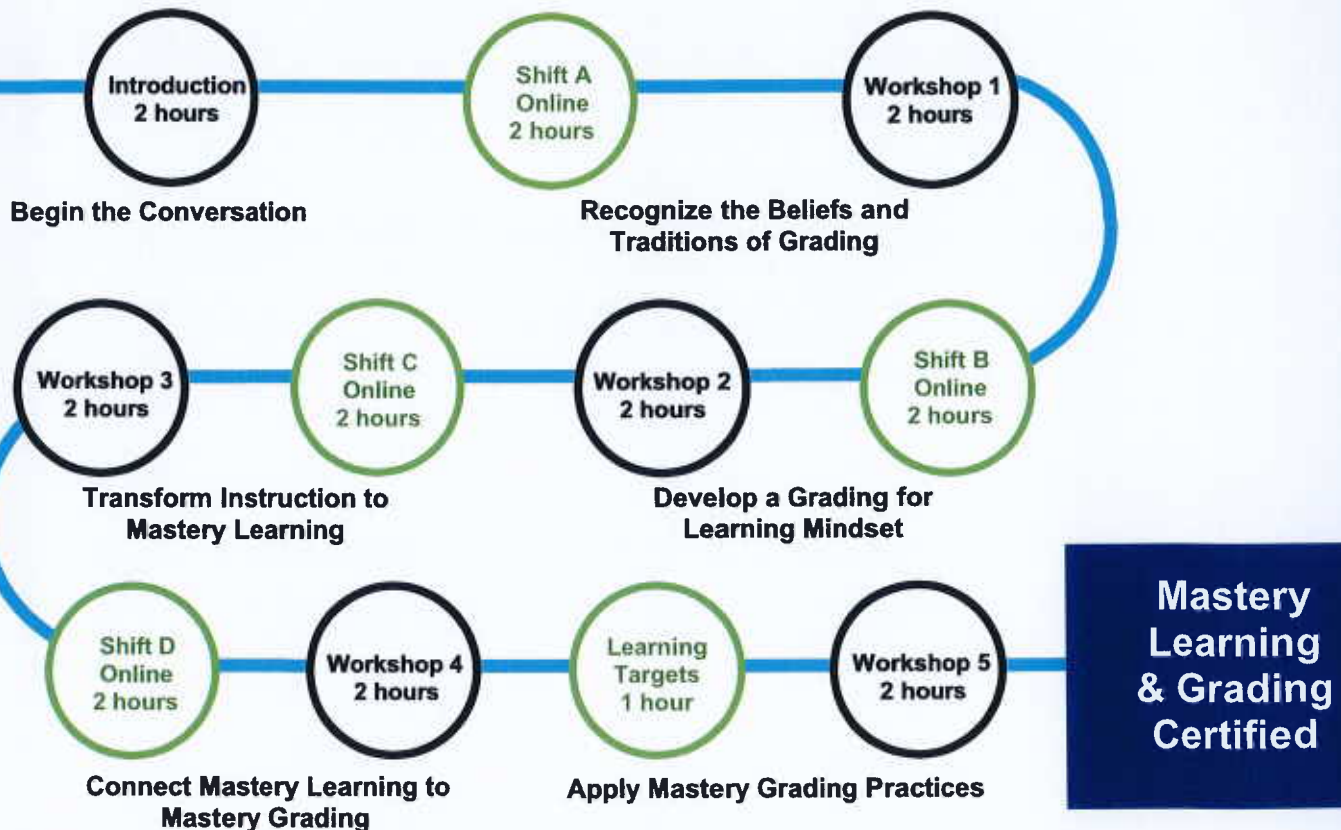

# Mastery Learning & Grading: Align Instructional and Grading Practices to Promote Student Learning

## MLG School-Site PD Series

Local District MLG coaches are available to facilitate the professional development series at your school for groups of twelve or more interested participants (applicable PK–12+, all contents). The PD series entails six two-hour, in-person workshops scheduled approximately three weeks apart to allow participants time to reflect and engage in the eight hours of independent online learning. Upon completion of all in-person workshops and online learning, participants will earn certification and be paid training rate for all hours completed beyond contracted work day.