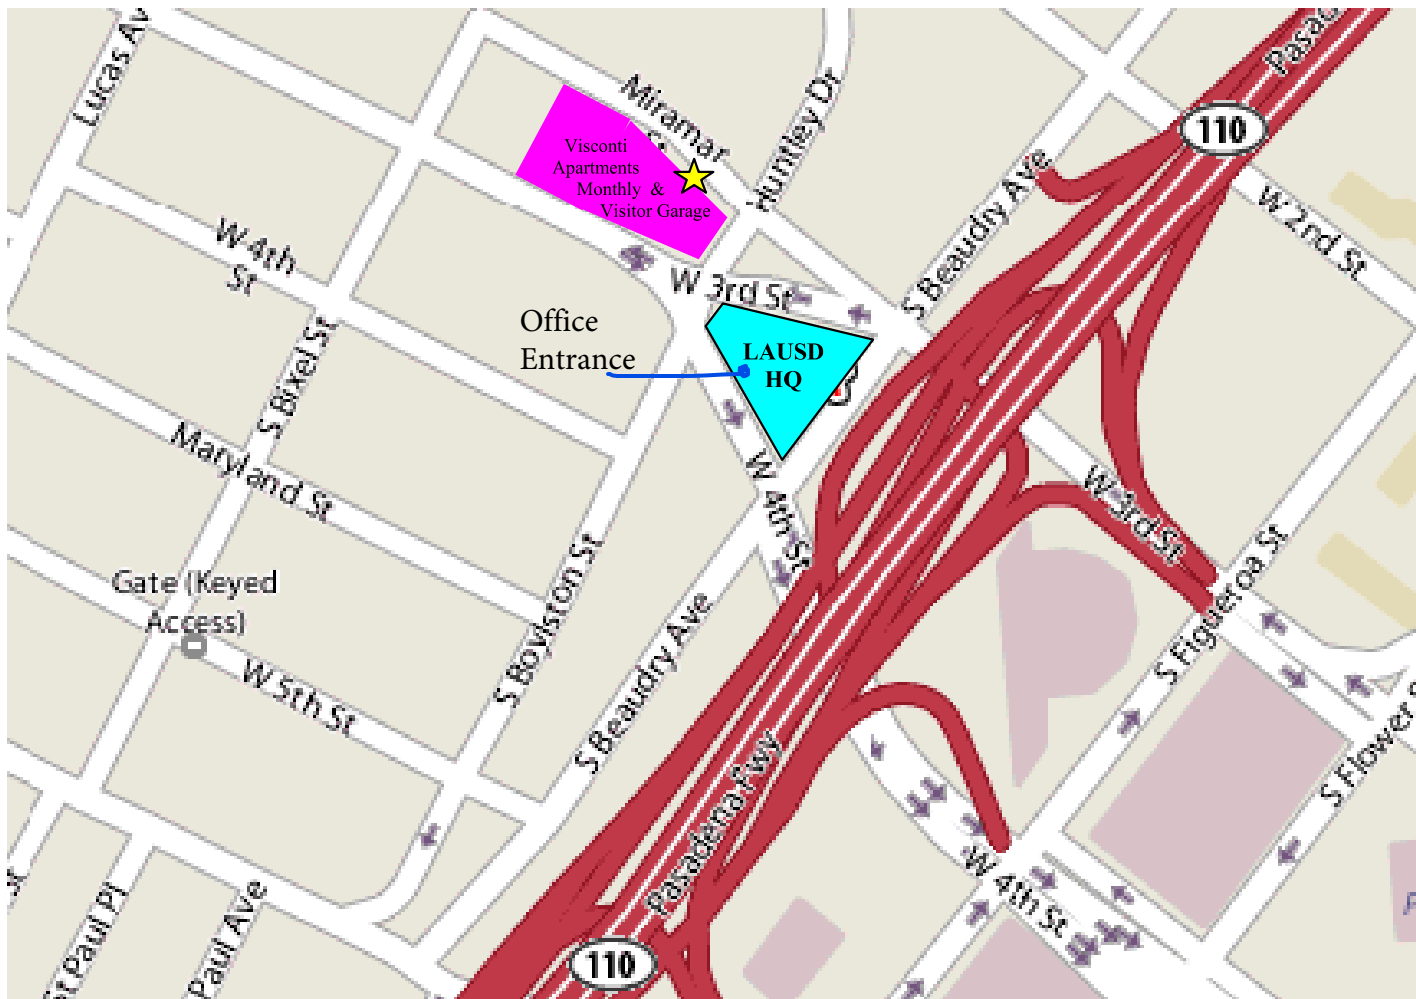

## Visitor Parking for LAUSD Beaudry Headquarters Effective: June 1, 2021

★ = Visconti Apartment garage entrance on Miramar.

**NOTE:** The main visitor parking location is the Visconti garage at the northwest corner of Miramar and Boylston. If the garage is full, parking lot attendants at the garage will re-direct you to an overflow lot. An outdoor overflow parking is available at Hurlley Dr. and Miramar. Meter parking is also available on S. Boylston St.