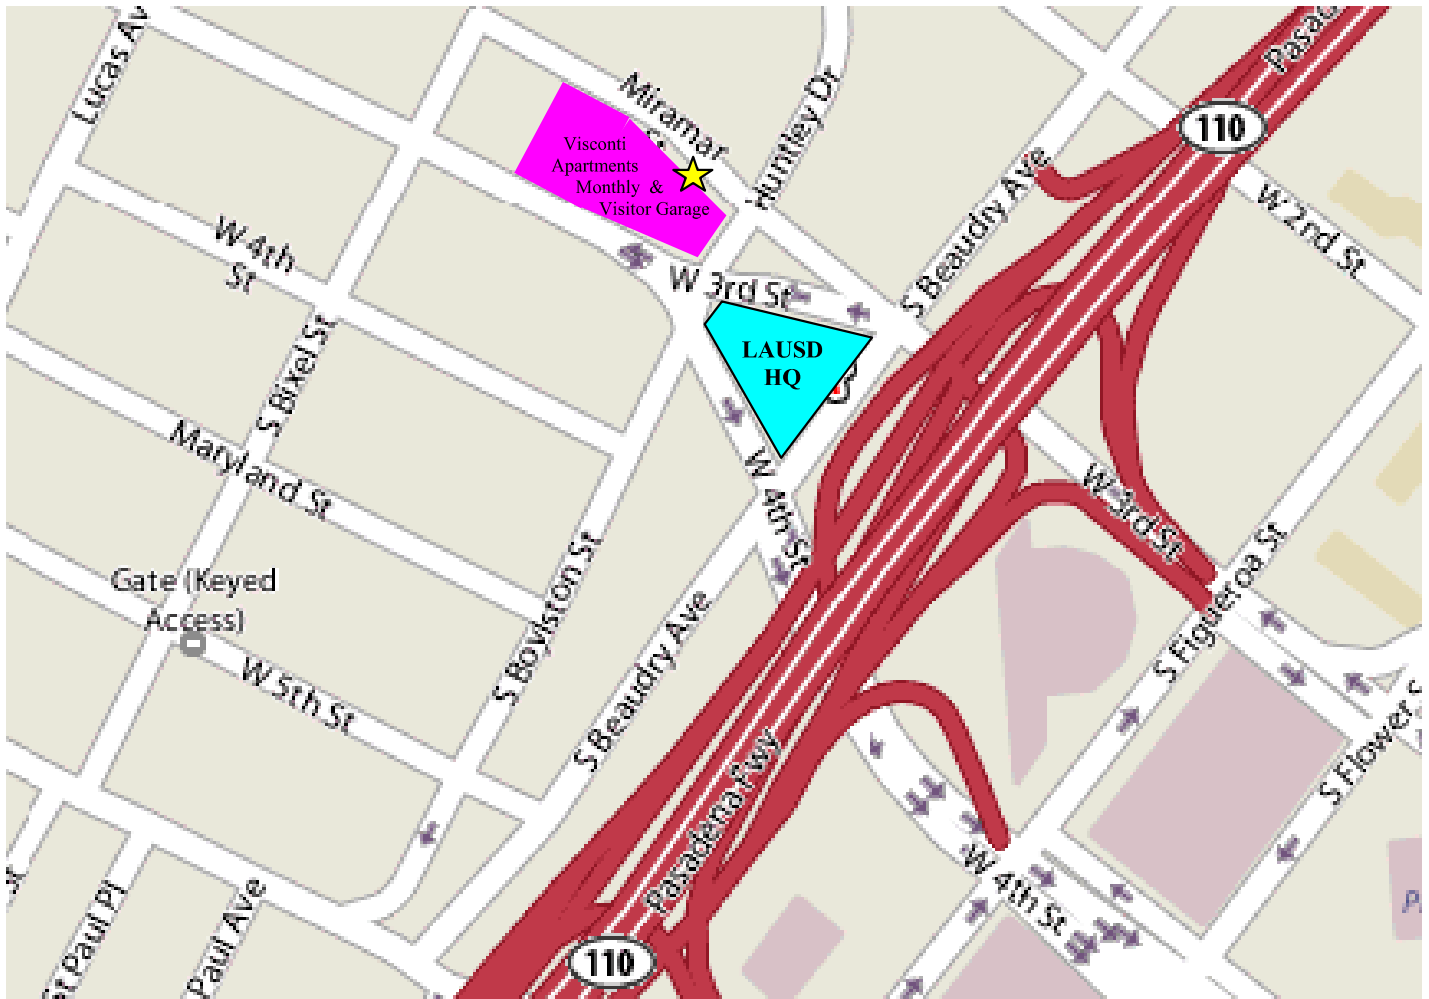

Visitor Parking for LAUSD Beaudry Headquarters

Effective May 1, 2008

★ = Visconti Apartment garage entrance on Miramar.

NOTE: The main visitor parking location is the Visconti garage at the northwest corner of Miramar and Boylston. If the garage is full, parking lot attendants at the garage will re-direct you to an overflow lot. Please do NOT park in any overflow lot unless directed – your validation may not be honored.