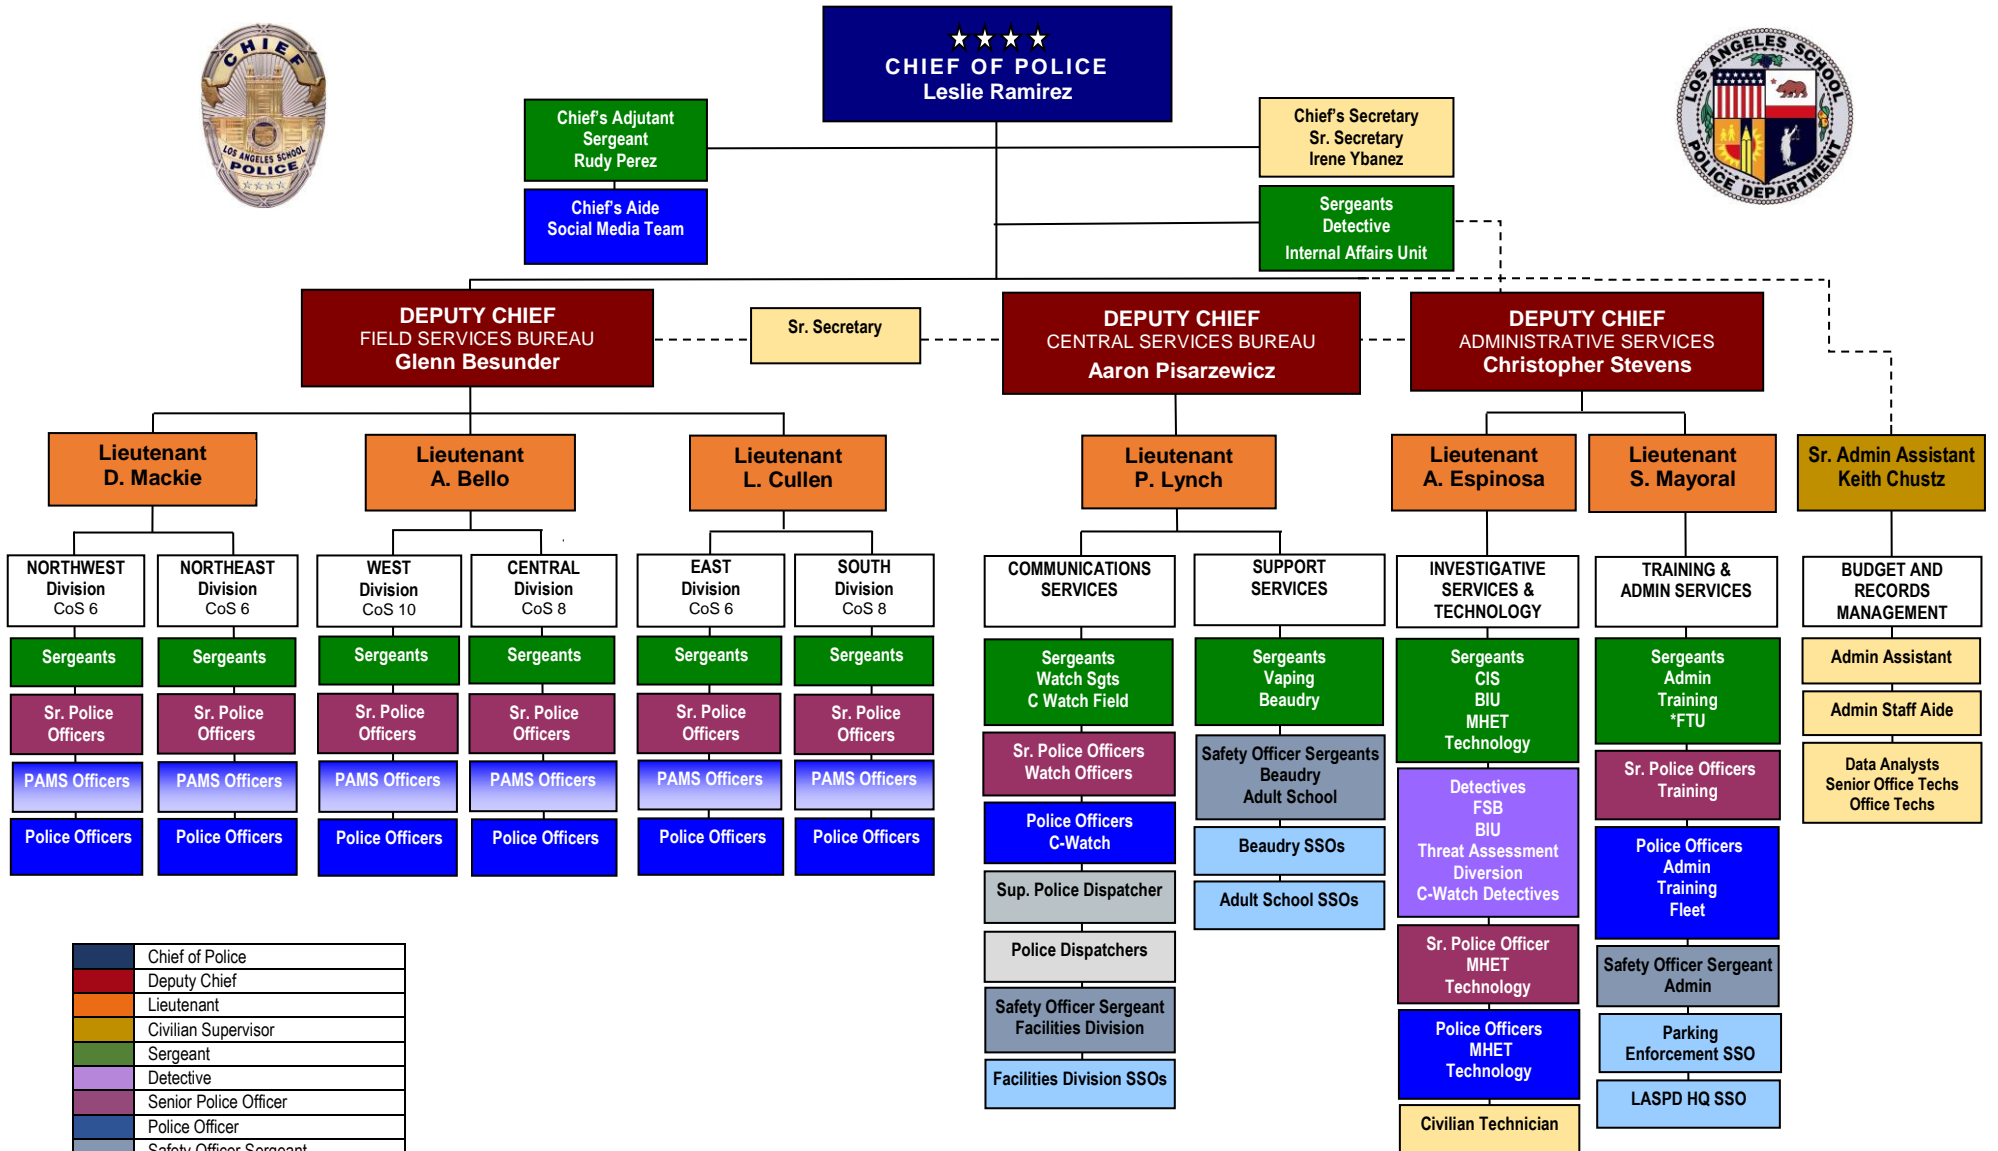

# Los Angeles School Police Department – Organization Chart

<span style="background-color: #000080; color: white; padding: 2px;"> </span>	Chief of Police
<span style="background-color: #800000; color: white; padding: 2px;"> </span>	Deputy Chief
<span style="background-color: #FF8C00; color: white; padding: 2px;"> </span>	Lieutenant
<span style="background-color: #FFD700; color: white; padding: 2px;"> </span>	Civilian Supervisor
<span style="background-color: #008000; color: white; padding: 2px;"> </span>	Sergeant
<span style="background-color: #800080; color: white; padding: 2px;"> </span>	Detective
<span style="background-color: #4682B4; color: white; padding: 2px;"> </span>	Senior Police Officer
<span style="background-color: #0000FF; color: white; padding: 2px;"> </span>	Police Officer
<span style="background-color: #808080; color: white; padding: 2px;"> </span>	Safety Officer Sergeant
<span style="background-color: #ADD8E6; color: white; padding: 2px;"> </span>	School Safety Officer
<span style="background-color: #FFD700; color: white; padding: 2px;"> </span>	Civilian Support Staff
<span style="background-color: #808080; color: white; padding: 2px;"> </span>	Supervising Police Dispatcher
<span style="background-color: #808080; color: white; padding: 2px;"> </span>	Police Dispatcher
CoS	Community of Schools
*	Ancillary Assignment