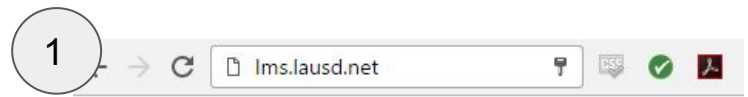

# How do I sign into Schoology?

1 Navigate to: lms.lausd.net.

2 Enter your full LAUSD email address and password.

3 Click Sign in.

Sign in with your organizational account

2

3

Sign in