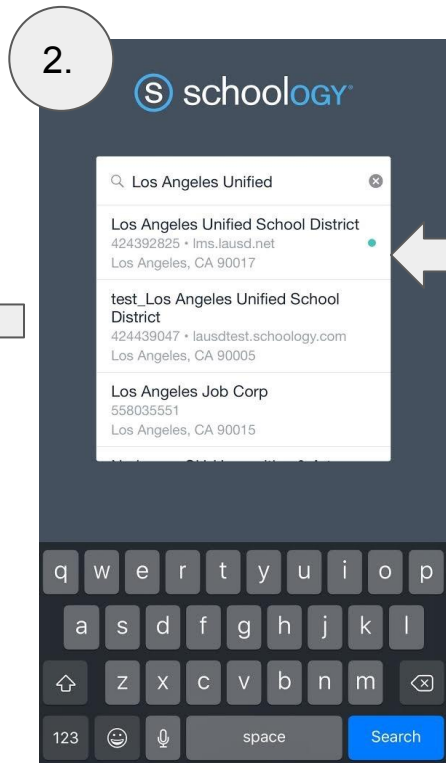

Logging into the Schoology App from a Mobile Device

First, download the Schoology App onto your mobile device.
Android: Tap on Play Store > Search for Schoology > Install the app.
iOS: Tap on App Store > Search for Schoology > Download the app.
Then use the following instructions to log in.

1.

2.

3.

1. Tap 'Find your school or domain.'
2. Enter Los Angeles Unified School District (or your school) and select from dropdown.
3. Enter your SSO credentials and tap 'Sign In.'