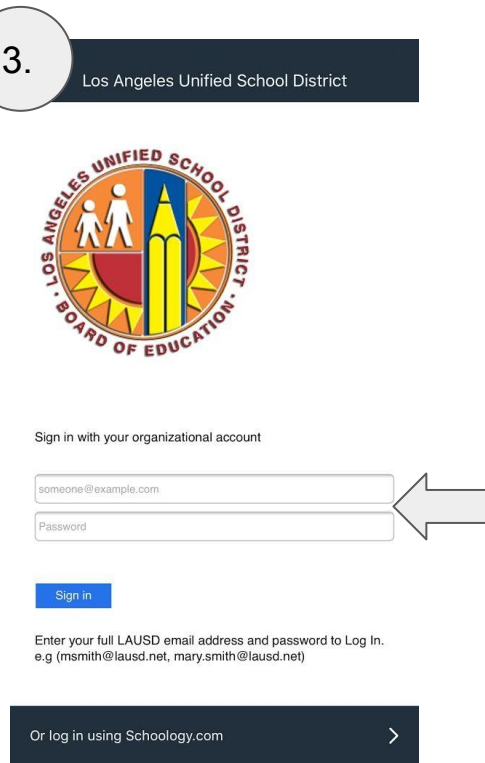

Logging into the Schoology App from a Mobile Device

First, download the Schoology App onto your mobile device.
Android: Tap on Play Store > Search for Schoology > Install the app.
iOS: Tap on App Store > Search for Schoology > Download the app.
Then use the following instructions to log in.

1.

2.

3.

1. Tap 'Find your school or domain.'
2. Enter Los Angeles Unified School District (or your school) and select from dropdown.
3. Enter your SSO credentials and tap 'Sign In.'