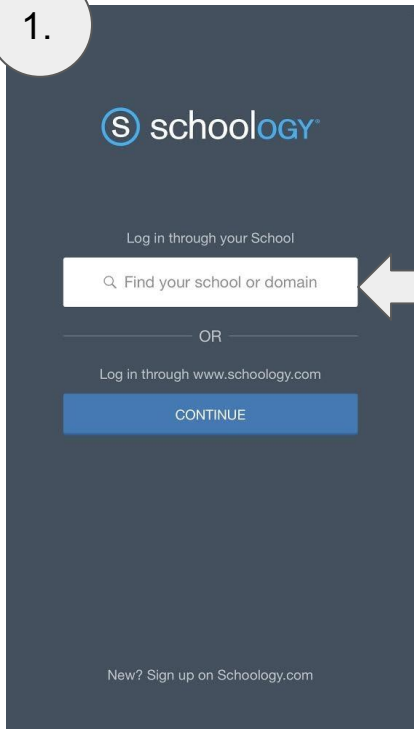

Logging into the Schoology App from a Mobile Device

First, download the Schoology App onto your mobile device.
Android: Tap on Play Store > Search for Schoology > Install the app.
iOS: Tap on App Store > Search for Schoology > Download the app.
Then use the following instructions to log in.

1.