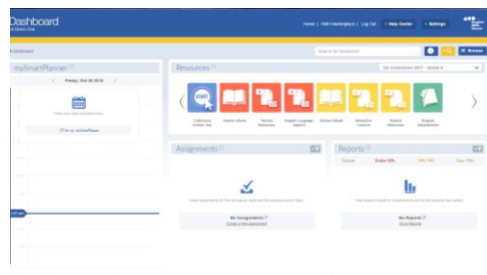

Student Screen: