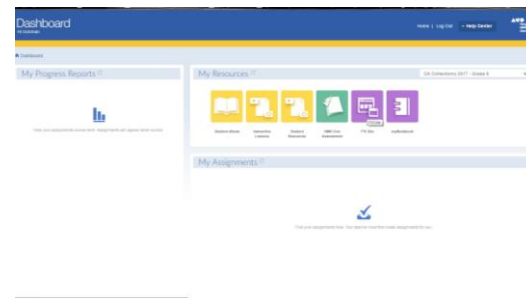

If you have any problems logging in or face any other difficulties accessing or using the HMH digital platforms, please contact the HMH Technical Support team at 800-323-9239 or techsupport@hnhco.com.

¹ For instructions regarding student mymail accounts, please see the following PPT:

<https://docs.google.com/presentation/d/1_jhFni-fBeMN4Jd9dQpOkhUBLPZLPon2YbeqHB8x_i/edit?usp=sharing>