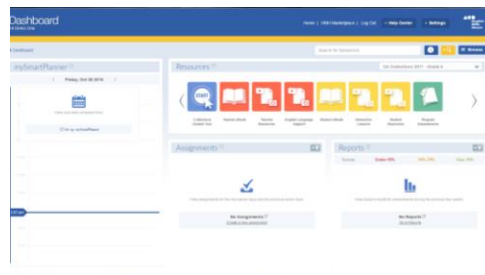

Student Screen: