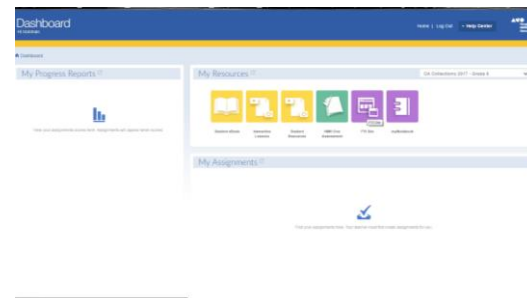

If you have any problems logging in or face any other difficulties accessing or using the HMH digital platforms, please contact the HMH Technical Support team at 800-323-9239 or techsupport@hnhco.com.

¹ For instructions regarding student mymail accounts, please see the following PPT:

<https://docs.google.com/presentation/d/1_jHfni-fBeMN4Jd9dQpOkhUBLPZLPon2YbeqHB8x_i/edit?usp=sharing>