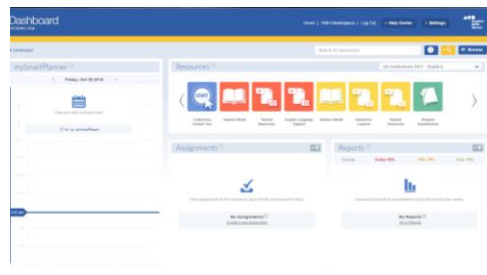

Student Screen: