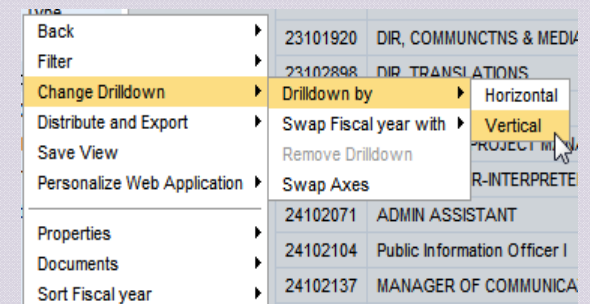

What does **Drag and Drop** do?

- Allows users to grab a field and drag it into or out of a report
- Gives users the ability to grab and move fields within a report
- Enables users to drag results rows/columns out of a report
- Allows users to swap fields by dragging one field over another

How will **Drag and Drop** help me?

- **Drag and Drop** helps users to quickly customize a report
- **Drag and Drop** makes it easier to add fields to a specific part of the report

Is there an alternative to **Drag and Drop**?

- Yes. Right click on a field to get the Context Menu. Select **Change Drilldown** --> select **Drilldown by** **either Horizontal** (Columns) or **Vertical** (Rows)