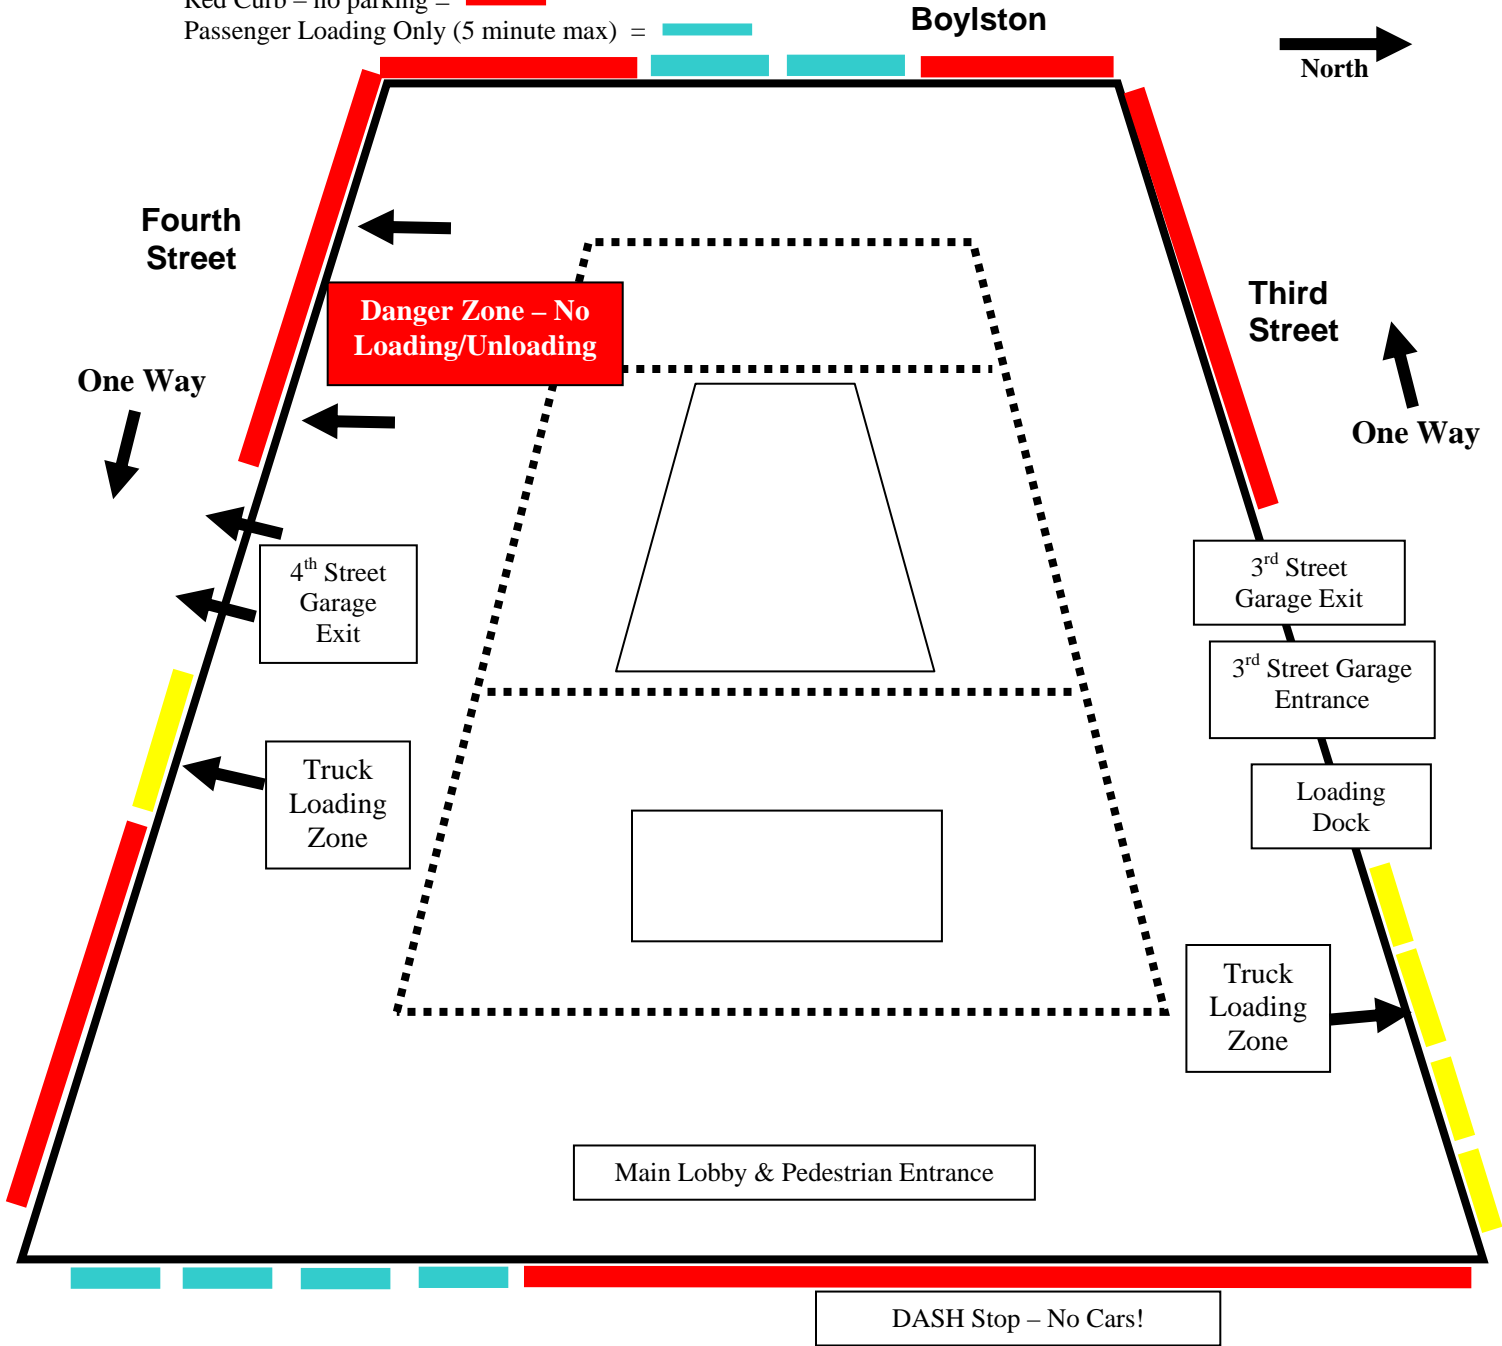

**LAUSD Administrative Headquarters  
Delivery and Passenger Loading Locations**

Commercial Loading Zone (no passenger cars) = █  
 Red Curb – no parking = █  
 Passenger Loading Only (5 minute max) = █

**333 S. Beaudry Avenue**

**Harbor Freeway**